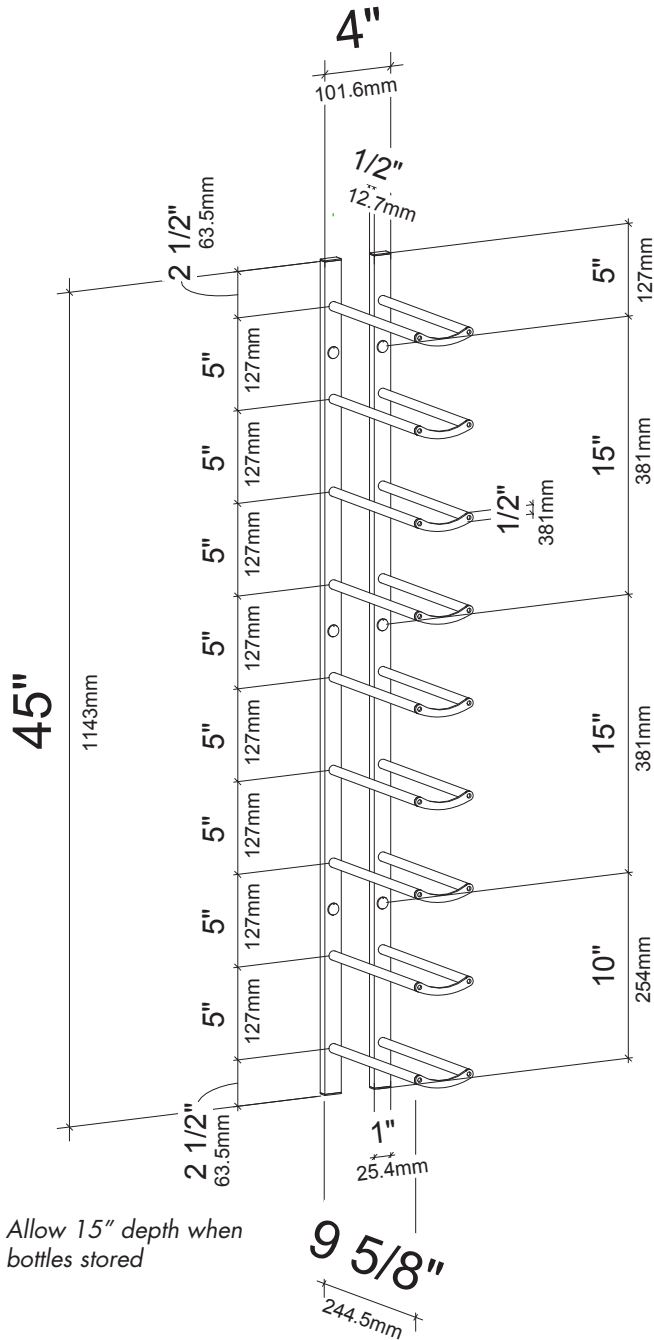

Vino Rails Flex Magnum Wine Rack

Spec sheet for VR-FLEXM1, 9-bottle wine rack system for 1.5L bottles

Allow 15" depth when bottles stored

When installed on 45-degree angle

SCAN FOR **BILT**. 3D INSTRUCTIONS