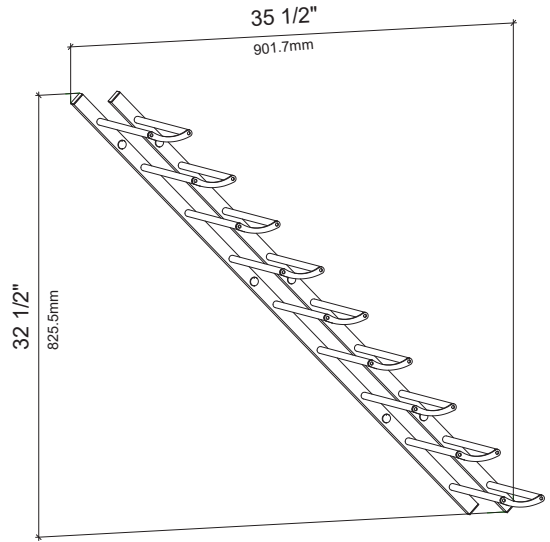

Vino Rails Flex Magnum Wine Rack

Spec sheet for VR-FLEXM1, 9-bottle wine rack system for 1.5L bottles

Allow 15" depth when bottles stored

When installed on 45-degree angle

SCAN FOR **BILT**. 3D INSTRUCTIONS