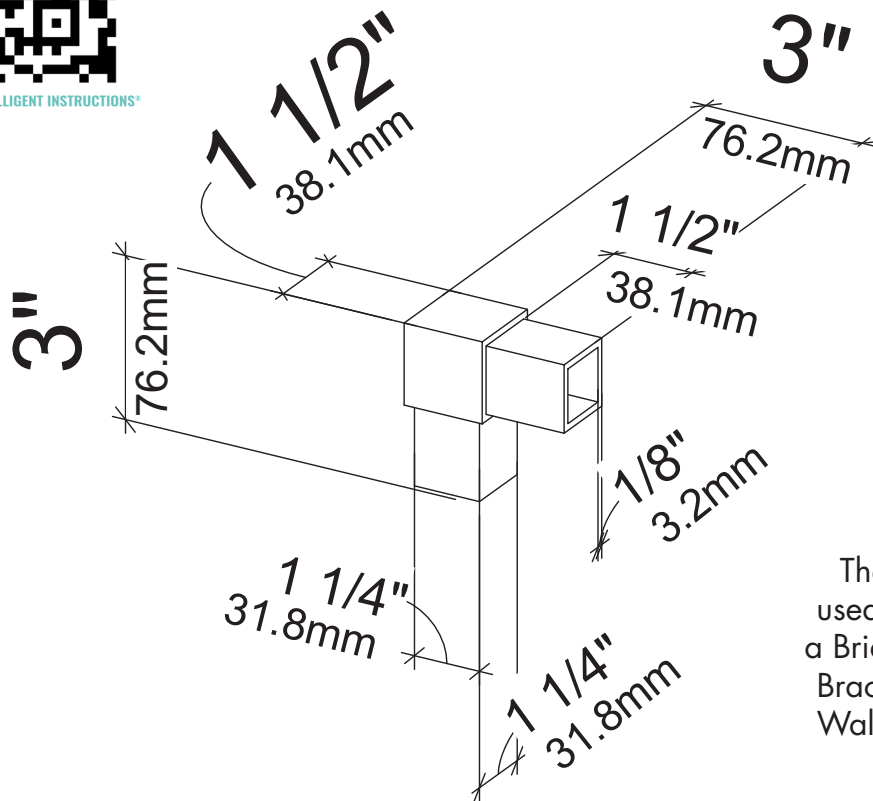

# Vino Series/Wine Wall Elbow

Spec Sheet for FCP-ELB for use with Vino Series and Wine Wall post systems

SCAN FOR **BILT**.3D INSTRUCTIONS

POWERED BY **BILT** INTELLIGENT INSTRUCTIONS®

The Elbow should be used in conjunction with a Bridge Post and Hidden Bracket to offset a Wine Wall or Vino Series Post up to 12" from the wall.