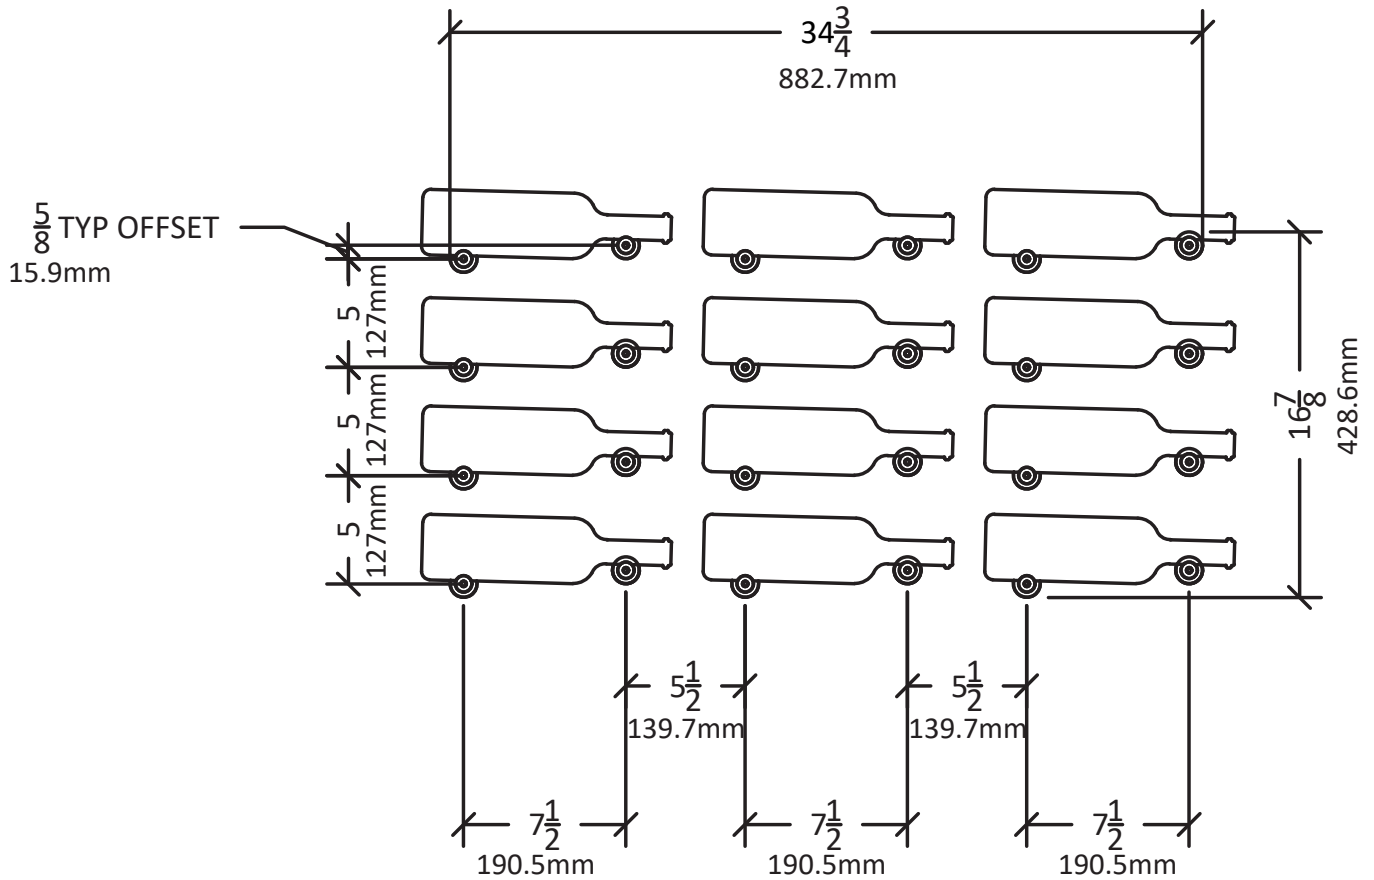

Vino Pins Design Kit 12x2 Layout

Recommended layout/specs for Vino Pins Design Kit (VPC-DESIGN2-1.2)

Please **account for 39" in total width** with wine bottle stored.

SCAN FOR **BILT**. 3D INSTRUCTIONS

POWERED BY **BILT** INTELLIGENT INSTRUCTIONS*