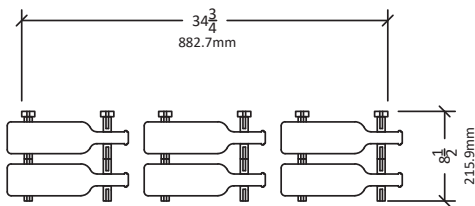

Vino Pins Design Kit 12x2 Layout

Recommended layout/specs for Vino Pins Design Kit (VPC-DESIGN2-1.2)

Please **account for 39" in total width** with wine bottle stored.

SCAN FOR **BILT**. 3D INSTRUCTIONS

POWERED BY **BILT** INTELLIGENT INSTRUCTIONS*