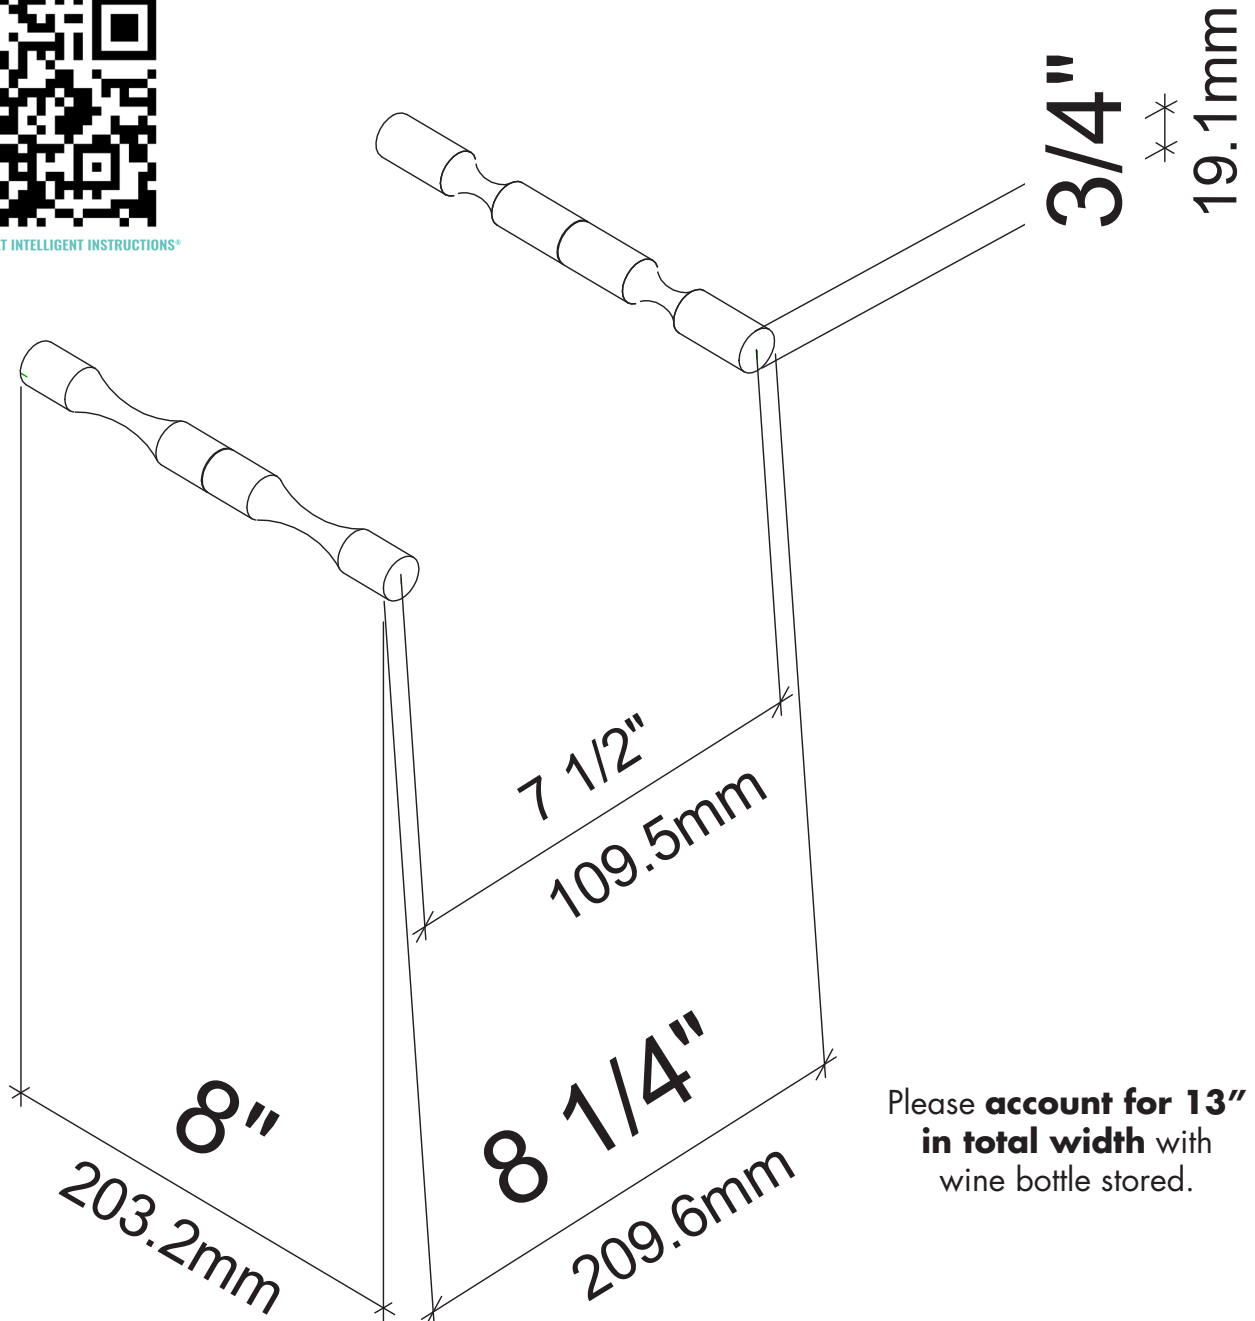

Vino Pins 2 Bottle Rack for Wood Surfaces

Spec sheet for Vino Pins 2 (VP-2)

SCAN FOR **BILT**. 3D INSTRUCTIONS

POWERED BY **BILT INTELLIGENT INSTRUCTIONS**®

VINTAGEVIEW®
MOVING WINE STORAGE FORWARD

4690 Joliet St., Denver, CO 80239 | phone: 866.650.1500 | fax: 866.650.1501 | VintageView.com