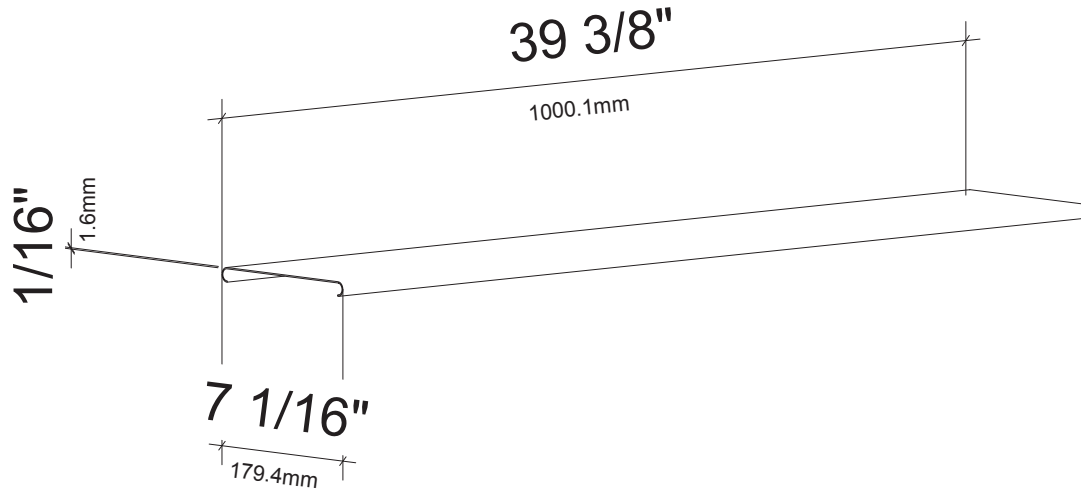

# Evolution Shelf

Spec Sheet for (WW-SH-2D)

To complete shelf, snap to Wine Wall 5" (WW-052),  
or any double bottle depth Wine Wall Racking

1/2" THICK RODS  
(12.7mm)

Holds 25 pounds in drywall;  
50 pounds in wood/post