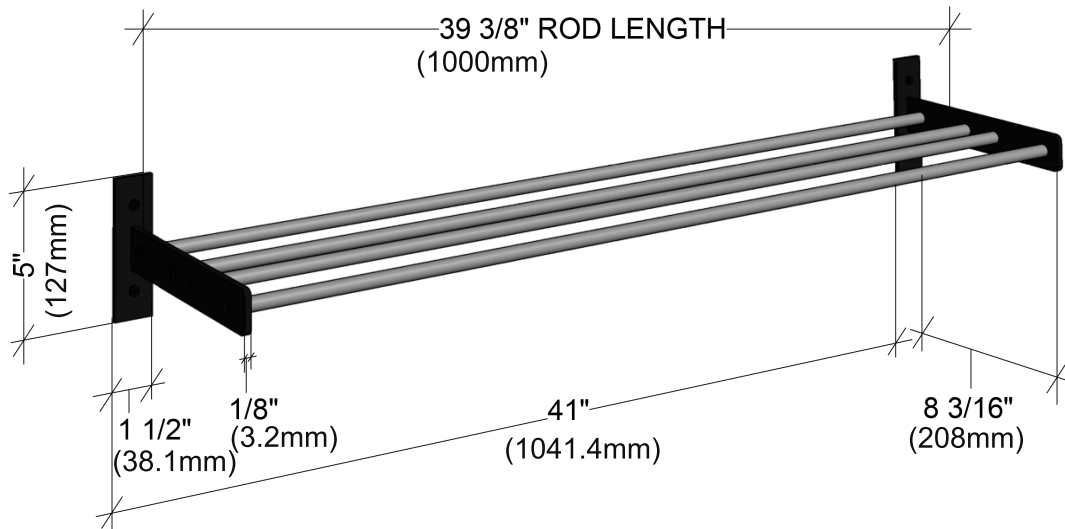

# Evolution Shelf

Spec Sheet for (WW-SH-2D)

To complete shelf, snap to Wine Wall 5" (WW-052),  
or any double bottle depth Wine Wall Racking

1/2" THICK RODS  
(12.7mm)

Holds 25 pounds in drywall;  
50 pounds in wood/post