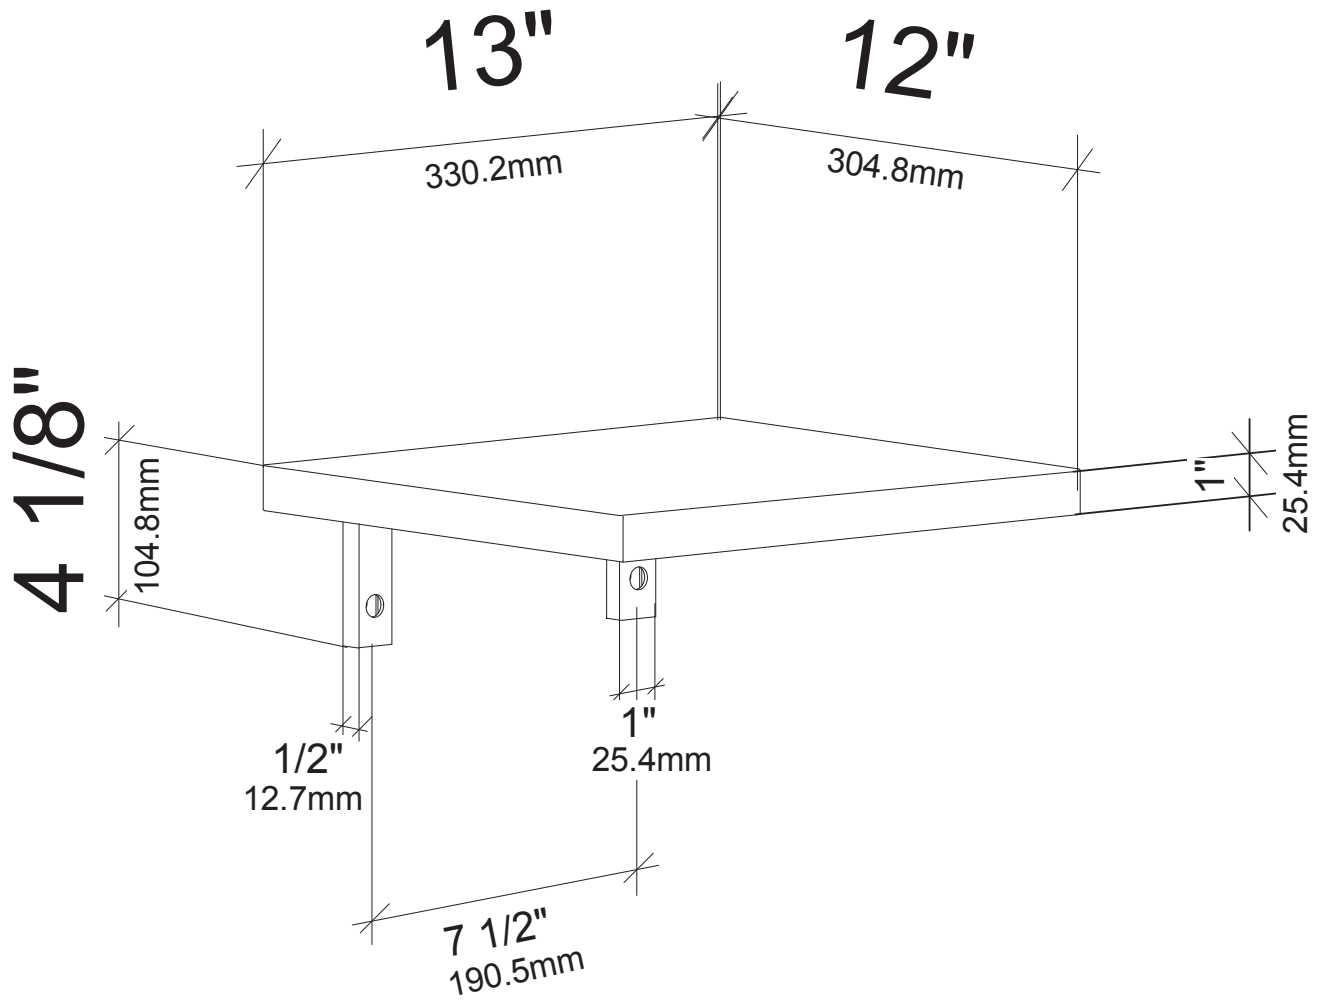

W Series Shelf 3

Spec Sheet for WS-SH-3D

VINTAGEVIEW®
MOVING WINE STORAGE FORWARD

4690 Joliet St., Denver, CO 80239 | phone: 866.650.1500 | fax: 866.650.1501 | VintageView.com

For product warranty information, please visit vintageview.com/warranty