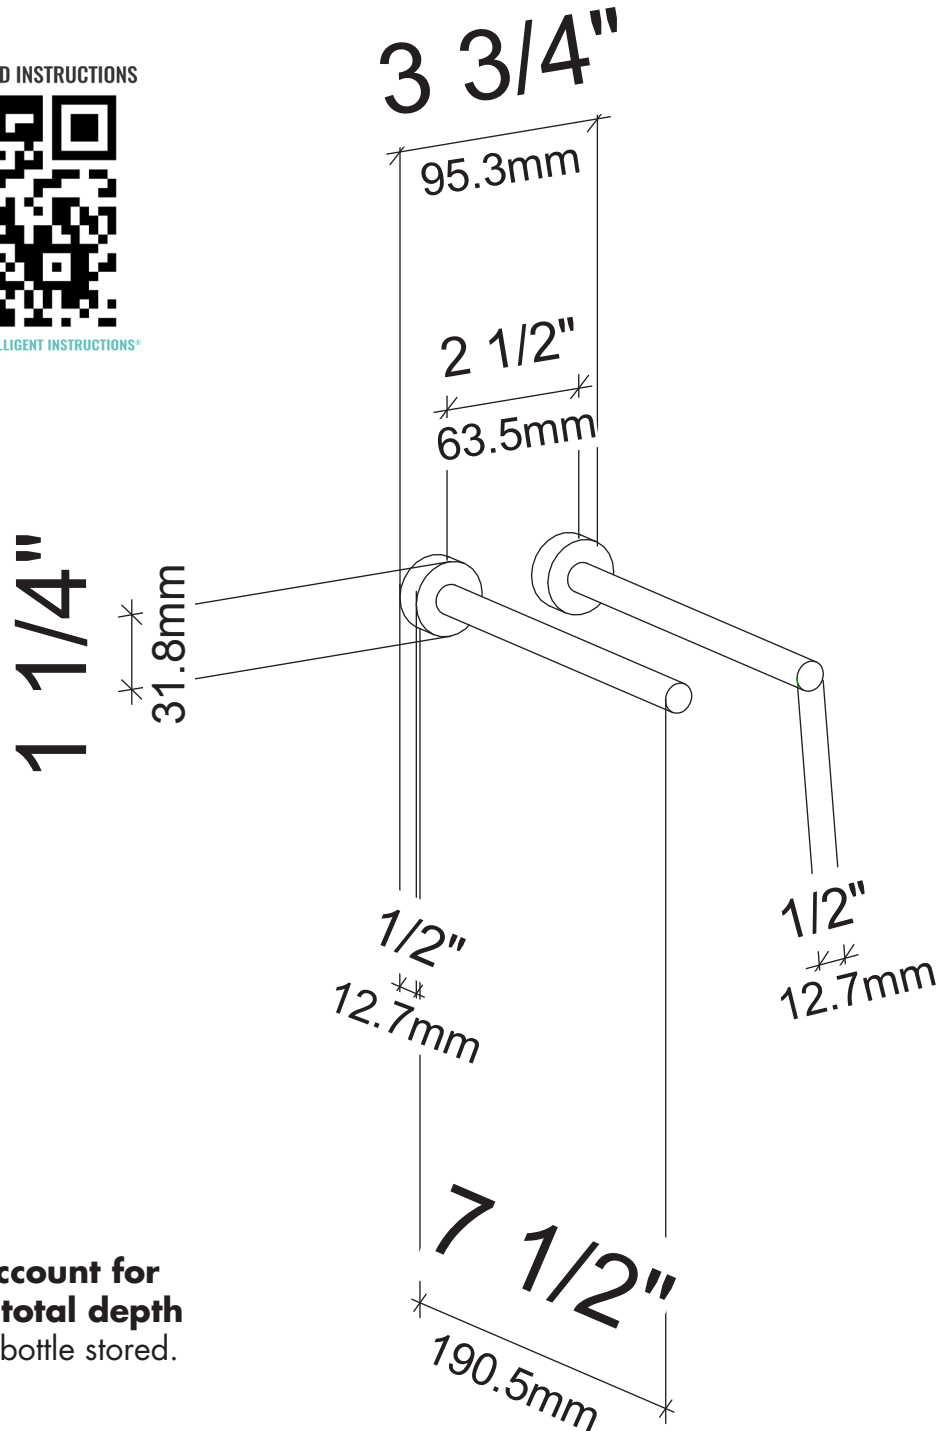

Vino Rails for Drywall Surfaces

Spec sheet for Vino Rails with Collars (VRC)

SCAN FOR **BILT**. 3D INSTRUCTIONS

POWERED BY **BILT** INTELLIGENT INSTRUCTIONS*

Please **account for 13.5"** in total depth with wine bottle stored.

VINTAGEVIEW[®]
MOVING WINE STORAGE FORWARD

4690 Joliet St., Denver, CO 80239 | phone: 866.650.1500 | fax: 866.650.1501 | VintageView.com

For product warranty information, please visit: VintageView.com/support/warranty. We're here to help, call us at 866-650-1500 with any questions