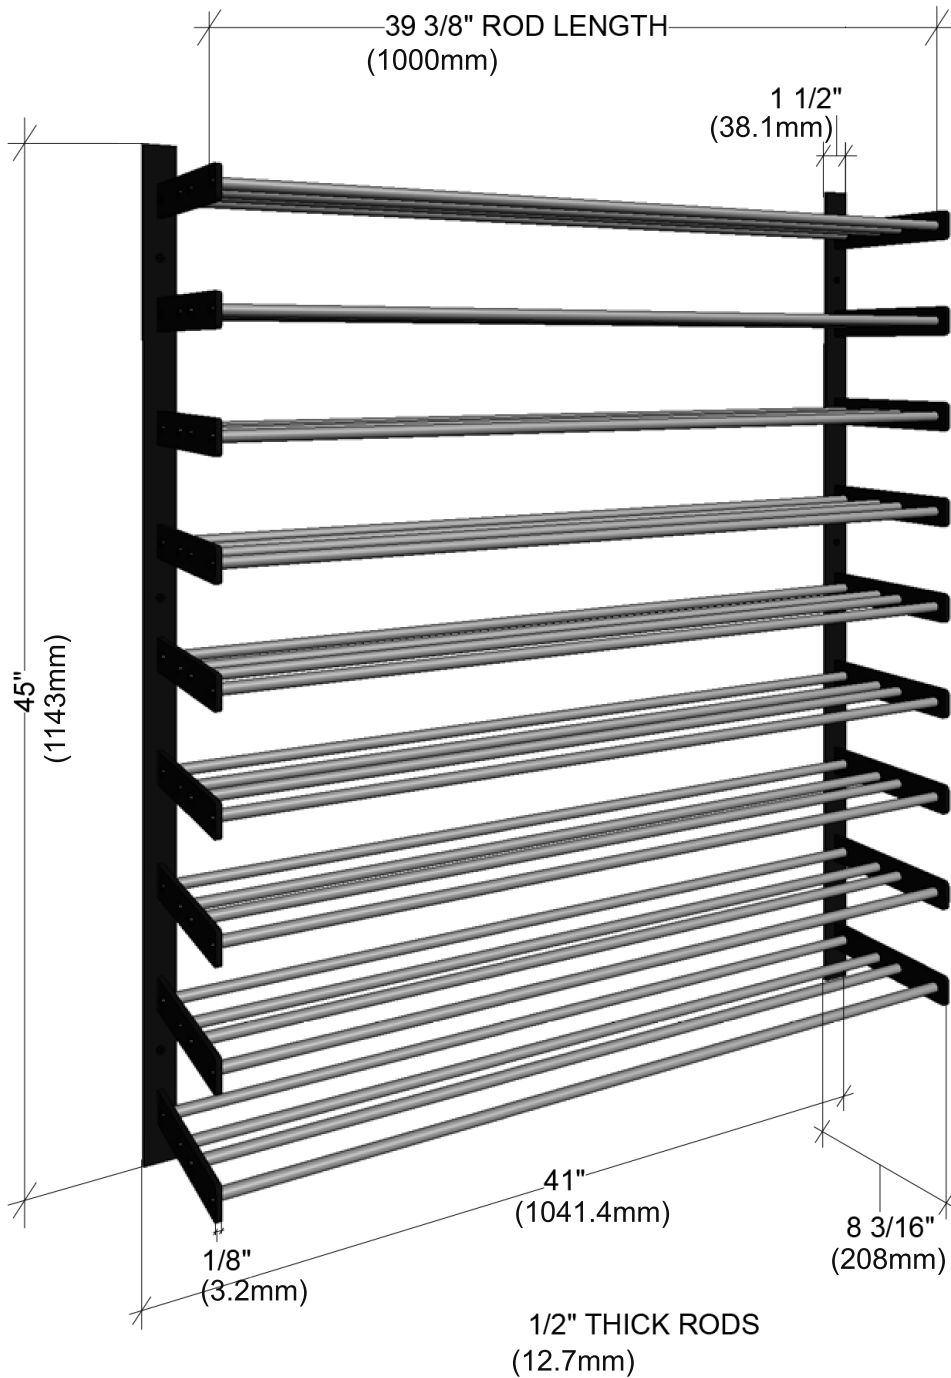

# Evolution Wine Wall 45"

Spec Sheet for (WW-452)

**VINTAGEVIEW®**

MOVING WINE STORAGE FORWARD

4690 Joliet St, Denver, CO 80239 | phone: 866.650.1500 | fax: 866.650.1501 | [VintageView.com](http://VintageView.com)