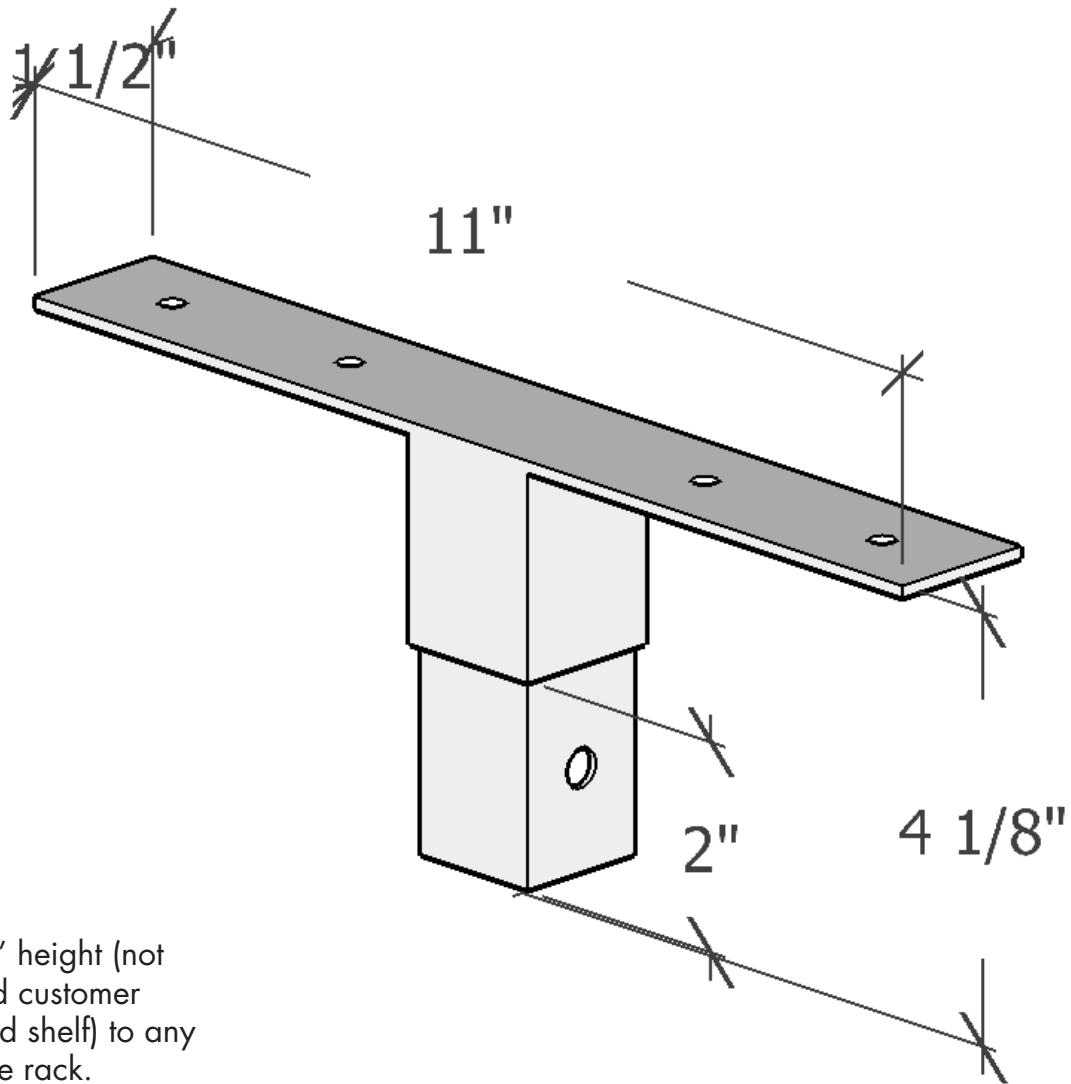

Island Display Rack Shelf Bracket Low

Spec Sheet for IDR-SBL accessory

Adds 2" height (not included customer supplied shelf) to any IDR wine rack.

VINTAGEVIEW[®]
MOVING WINE STORAGE FORWARD

4690 Joliet St., Denver, CO 80239 | phone: 866.650.1500 | fax: 866.650.1501 | VintageView.com