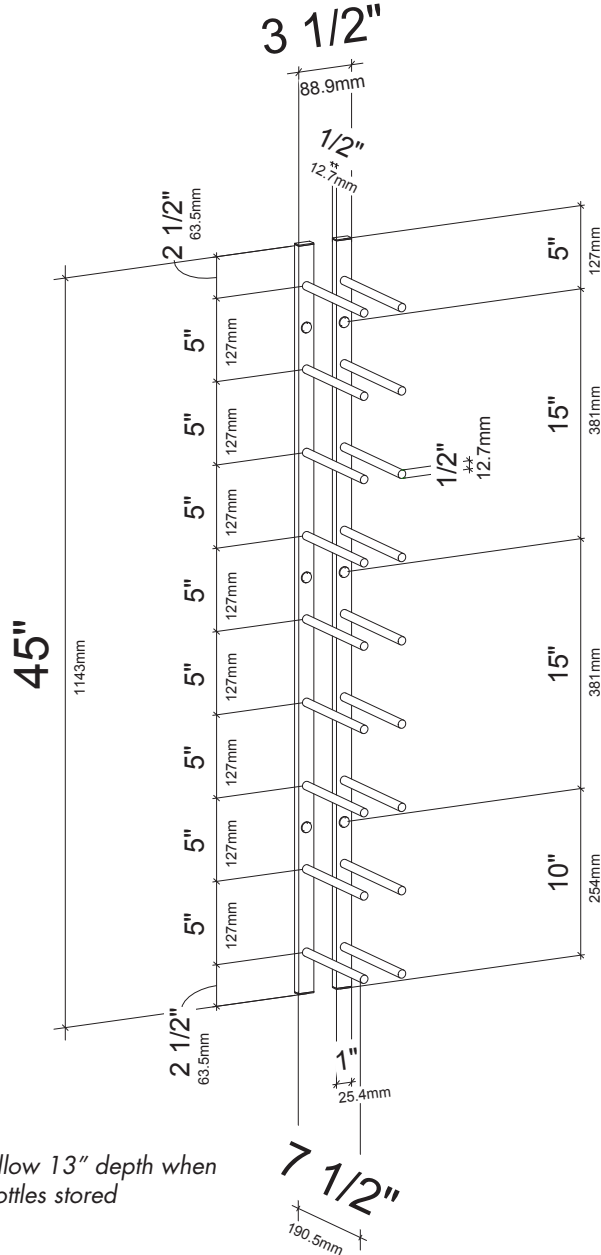

Vino Rails Flex Wine Rack

Spec sheet for VR-FLEX1, 9-bottle wine rack system

Allow 13" depth when bottles stored

When installed on 45-degree angle

SCAN FOR BILT: 3D INSTRUCTIONS

POWERED BY BILT INTELLIGENT INSTRUCTIONS®