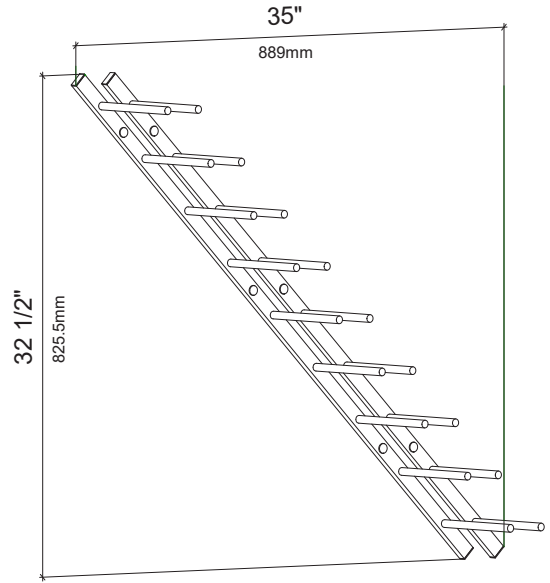

Vino Rails Flex Wine Rack

Spec sheet for VR-FLEX1, 9-bottle wine rack system

Allow 13" depth when bottles stored

When installed on 45-degree angle

SCAN FOR BILT: 3D INSTRUCTIONS

POWERED BY BILT INTELLIGENT INSTRUCTIONS®