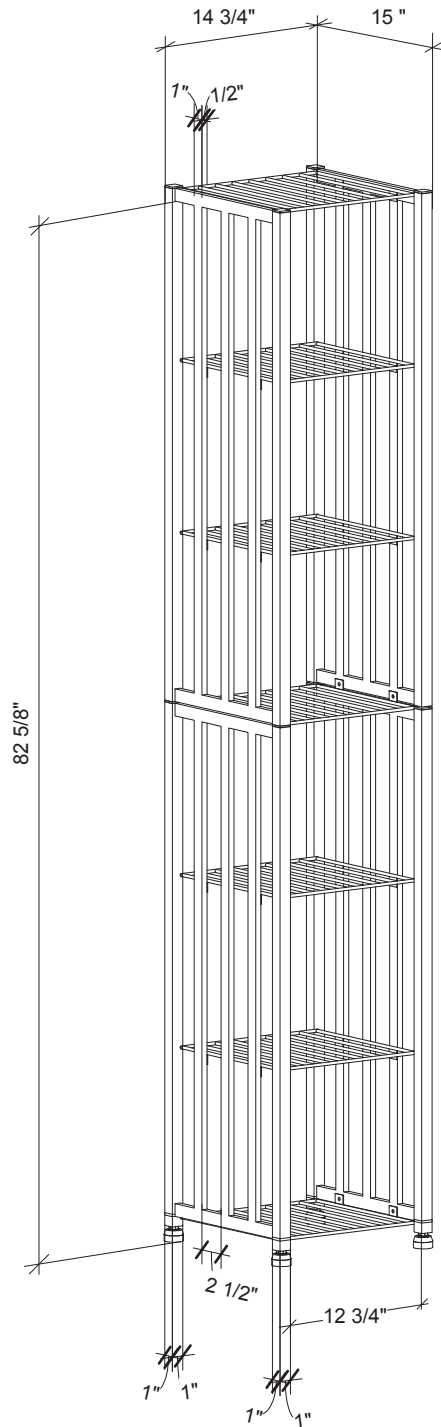

Case & Crate 2.0 Bin (tall configuration)

Spec Sheet for CC2-BIN-T

EXPAND...

Add 13.75"
width for each
Extension Unit

VINTAGEVIEW[®]
MOVING WINE STORAGE FORWARD

4690 Joliet St., Denver, CO 80239 | phone: 866.650.1500 | fax: 866.650.1501 | VintageView.com