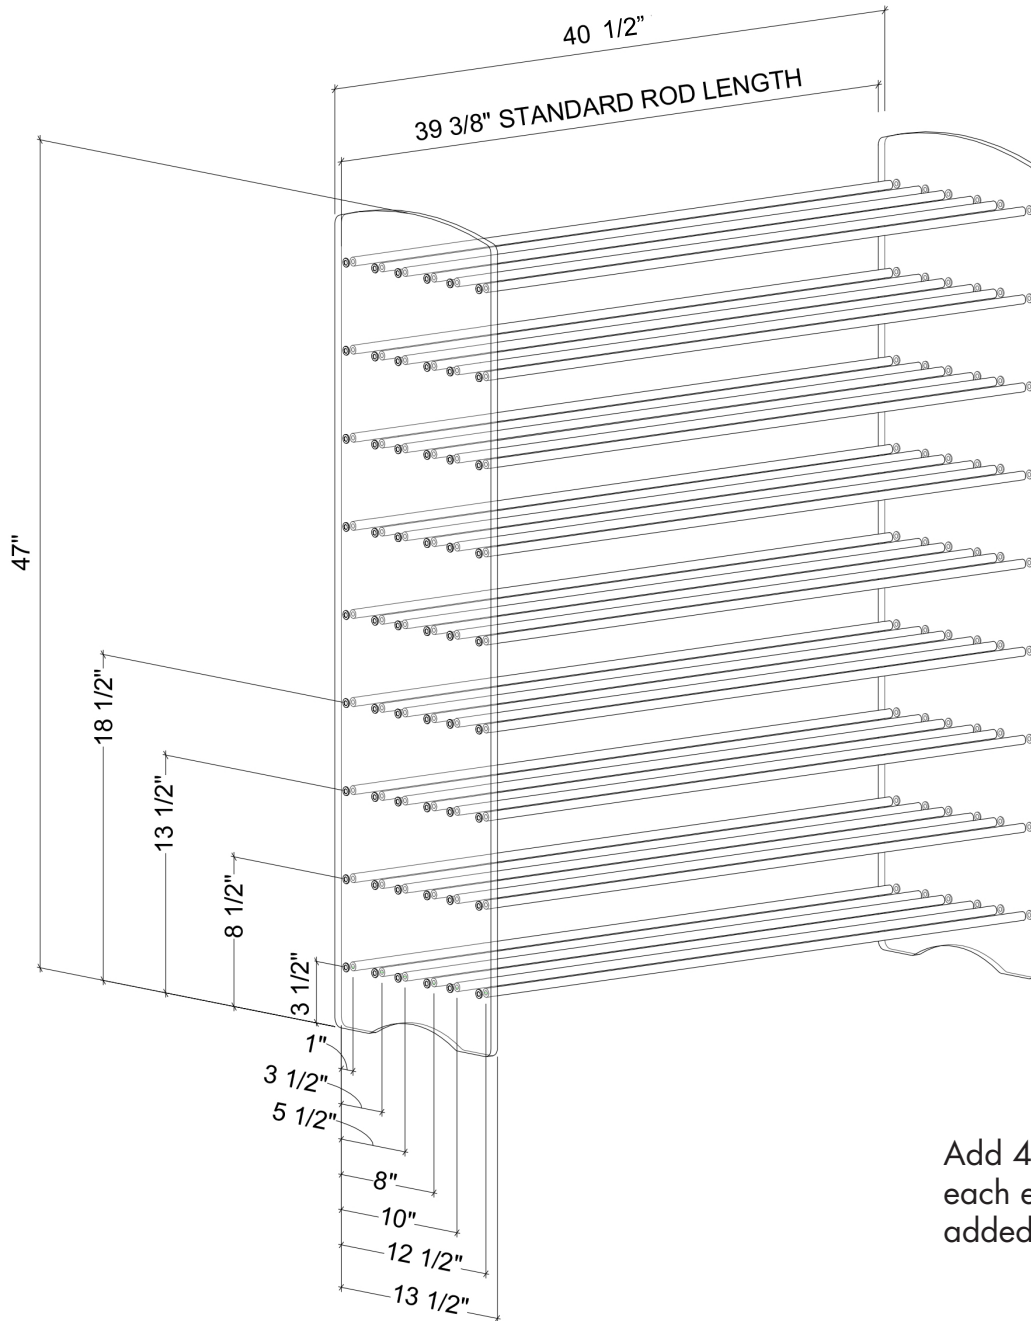

Evolution Wine Tower 4

Spec Sheet for E1-4 81-bottle configuration

Add 40" width for each extension unit added to a display.

VINTAGEVIEW®
MOVING WINE STORAGE FORWARD

4690 Joliet St., Denver, CO 80239 | phone: 866.650.1500 | fax: 866.650.1501 | VintageView.com