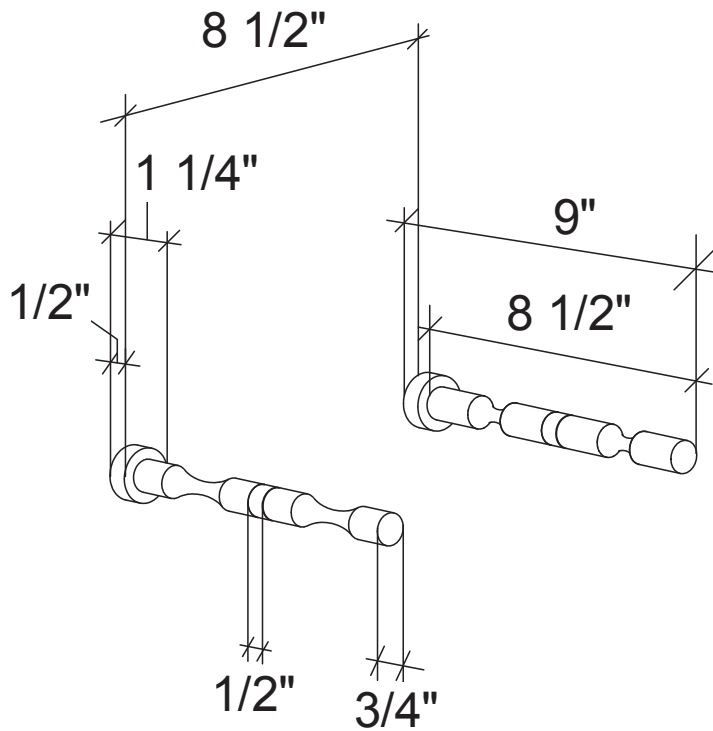

# Vino Pins Magnum (2 bottles)

Spec Sheet for VP-MAG2 and VPC-MAG2 wine racks

## VPC-MAG2 (for drywall)

Allow for 15" in width with magnum bottle stored.

**VINTAGEVIEW**<sup>®</sup>  
MOVING WINE STORAGE FORWARD