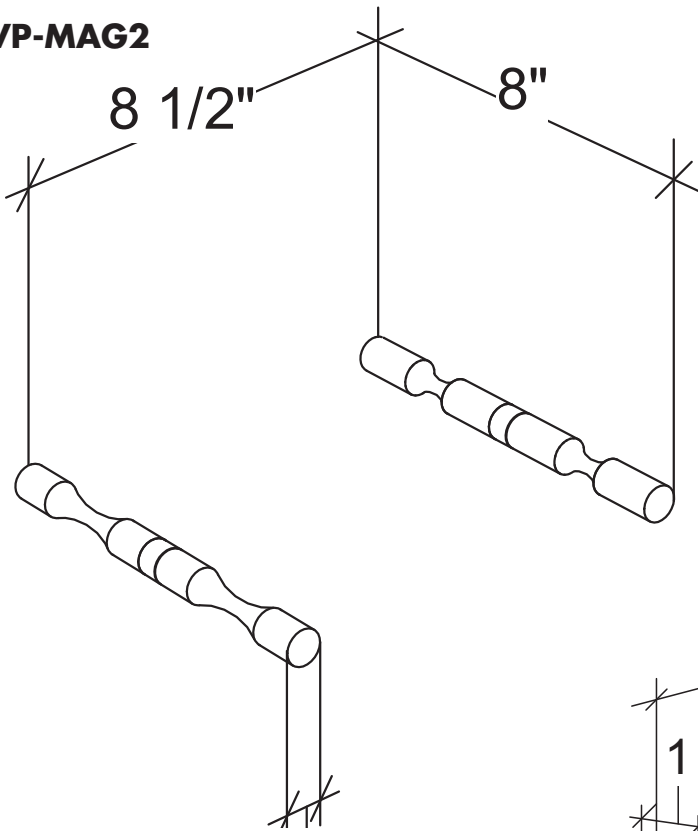

# Vino Pins Magnum (2 bottles)

Spec Sheet for VP-MAG2 and VPC-MAG2 wine racks

## VPC-MAG2 (for drywall)

Allow for 15" in width with magnum bottle stored.

**VINTAGEVIEW**<sup>®</sup>  
MOVING WINE STORAGE FORWARD