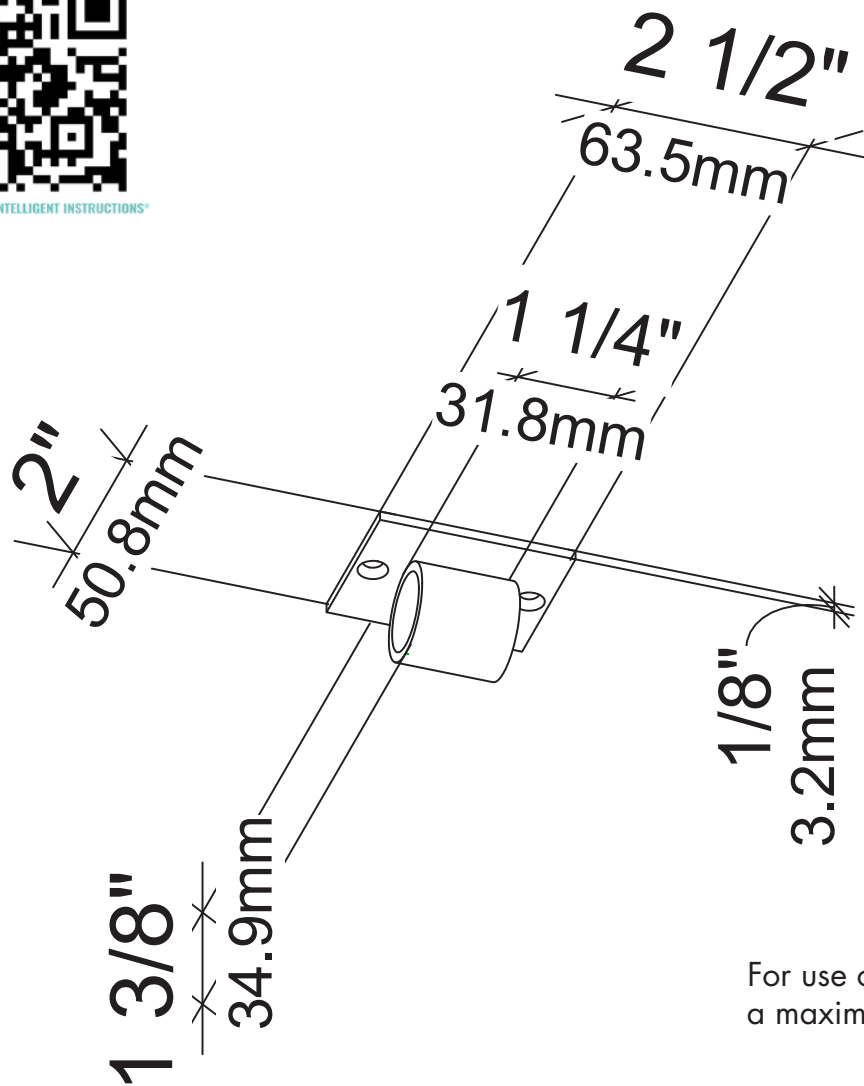

# Vino Series/Wine Wall Angle Bracket

Spec Sheet for FCP-ANG for use with Vino Series and Wine Wall post systems

SCAN FOR BILT. 3D INSTRUCTIONS

POWERED BY BILT INTELLIGENT INSTRUCTIONS™

For use on surfaces with a maximum angle of 30 degree

VINTAGEVIEW®  
MOVING WINE STORAGE FORWARD

4690 Joliet St., Denver, CO 80239 | phone: 866.650.1500 | fax: 866.650.1501 | [VintageView.com](http://VintageView.com)

For product warranty information, please visit [vintageview.com/warranty](http://vintageview.com/warranty)