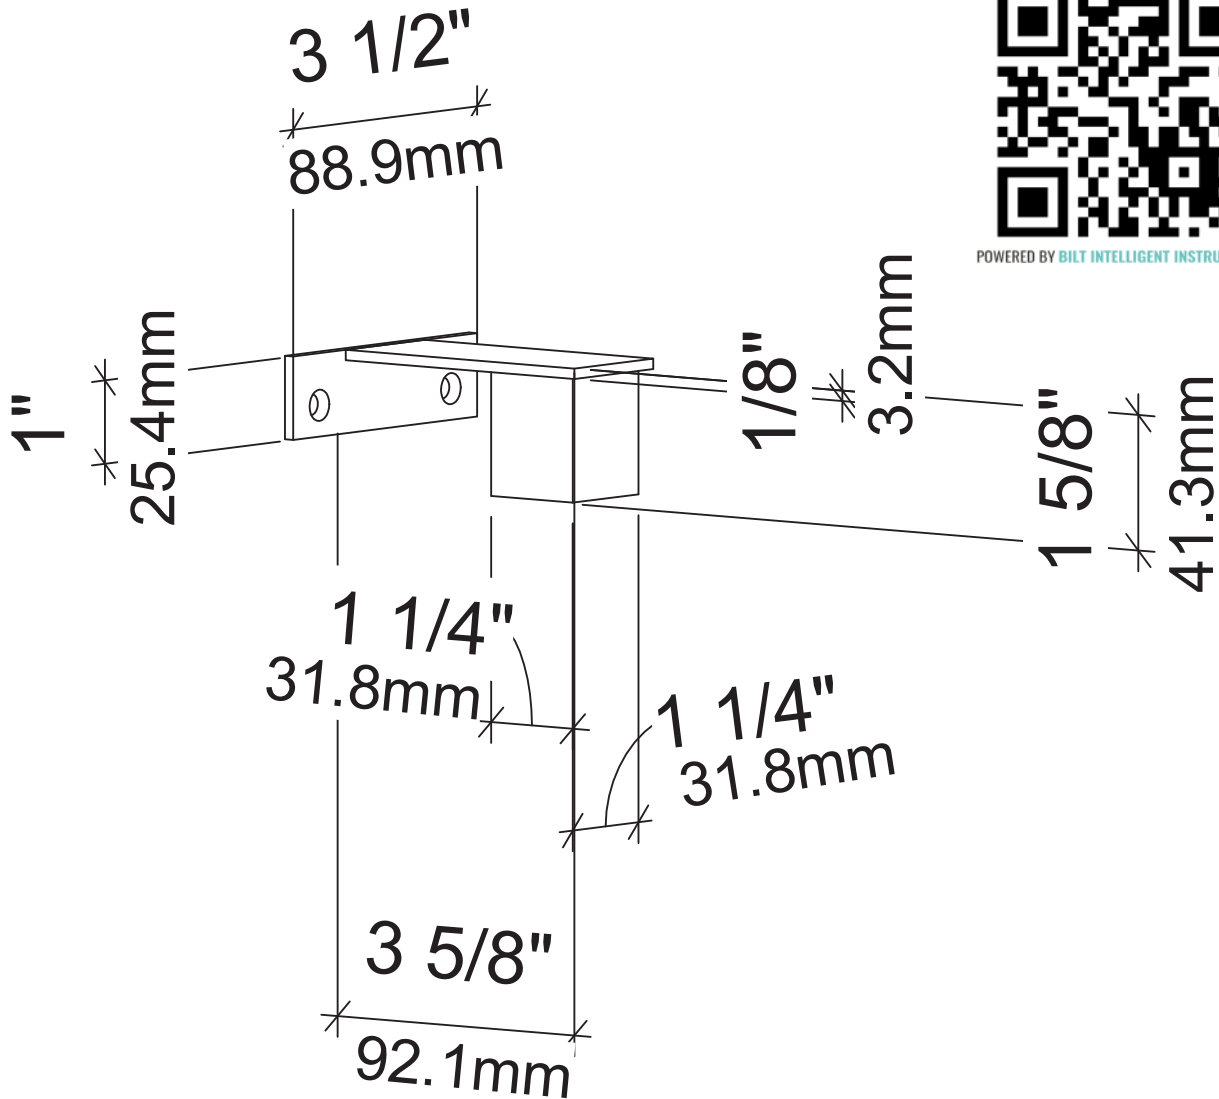

# Vino Series/Wine Wall Post 2" Standoff Bracket

Spec Sheet for FCP-2WB for use with Vino Series and Wine Wall post systems

SCAN FOR BILT: 3D INSTRUCTIONS

POWERED BY BILT INTELLIGENT INSTRUCTIONS®

VINTAGEVIEW®  
MOVING WINE STORAGE FORWARD