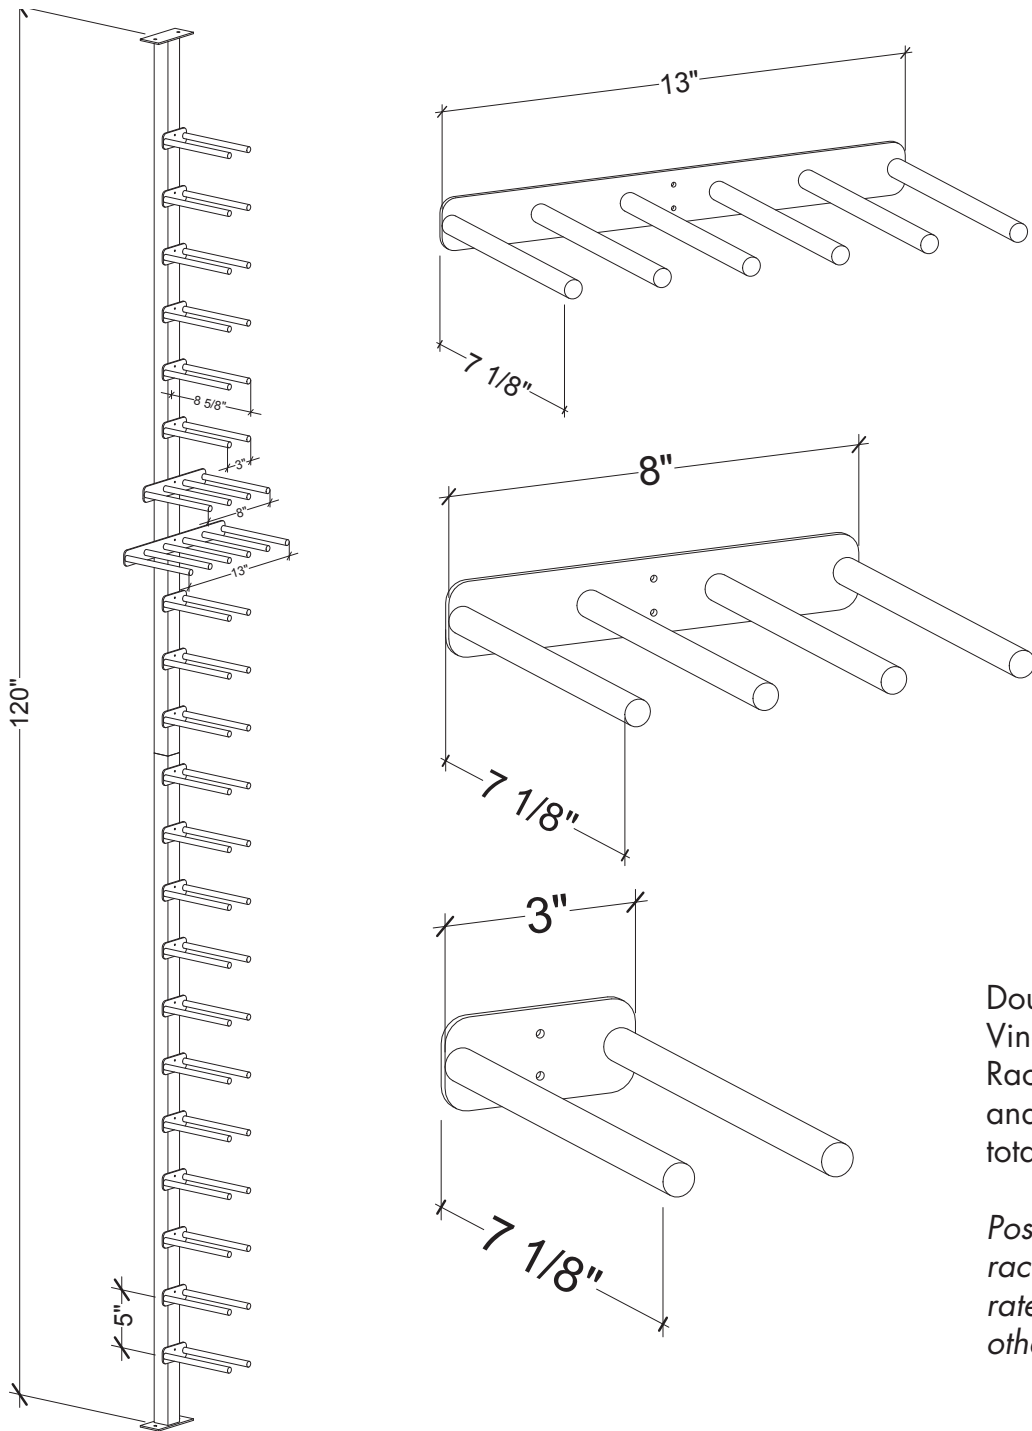

Vino Rails Post

Specs for VR-FCP (2 sides of racking)

Double depth of
Vino Series Plate/
Rack combo above
and add 1.5" for
total depth.

*Post, Plates & and
racks sold sepa-
rately unless noted
otherwise.*