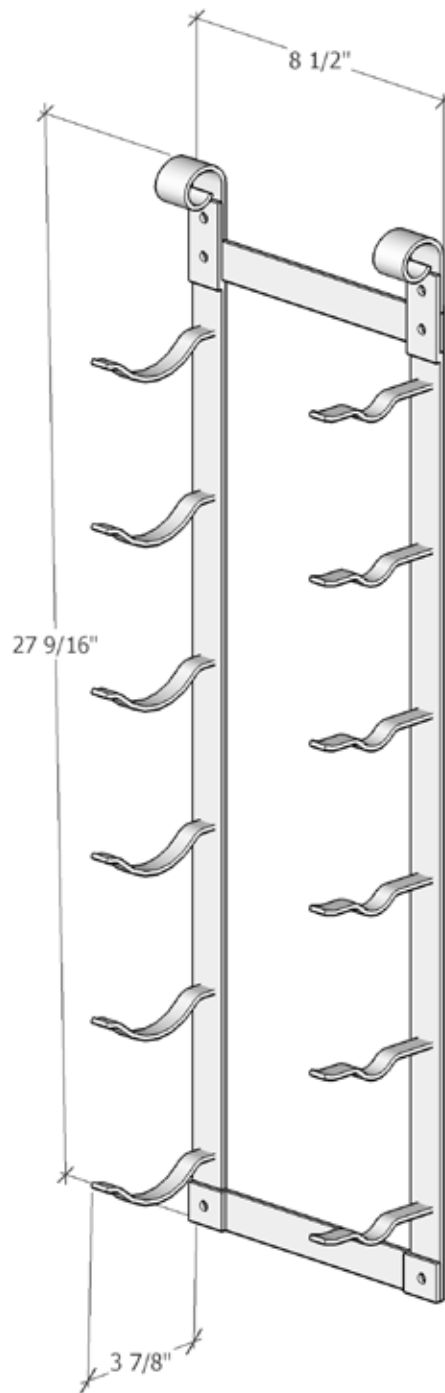

Le Rustique 6 Bottle Wall Mount Wine Rack

Spec Sheet for (LR1)

VINTAGEVIEW®
MOVING WINE STORAGE FORWARD

4690 Joliet St., Denver, CO 80239 | phone: 866.650.1500 | fax: 866.650.1501 | VintageView.com

For product warranty information, please visit vintageview.com/warranty