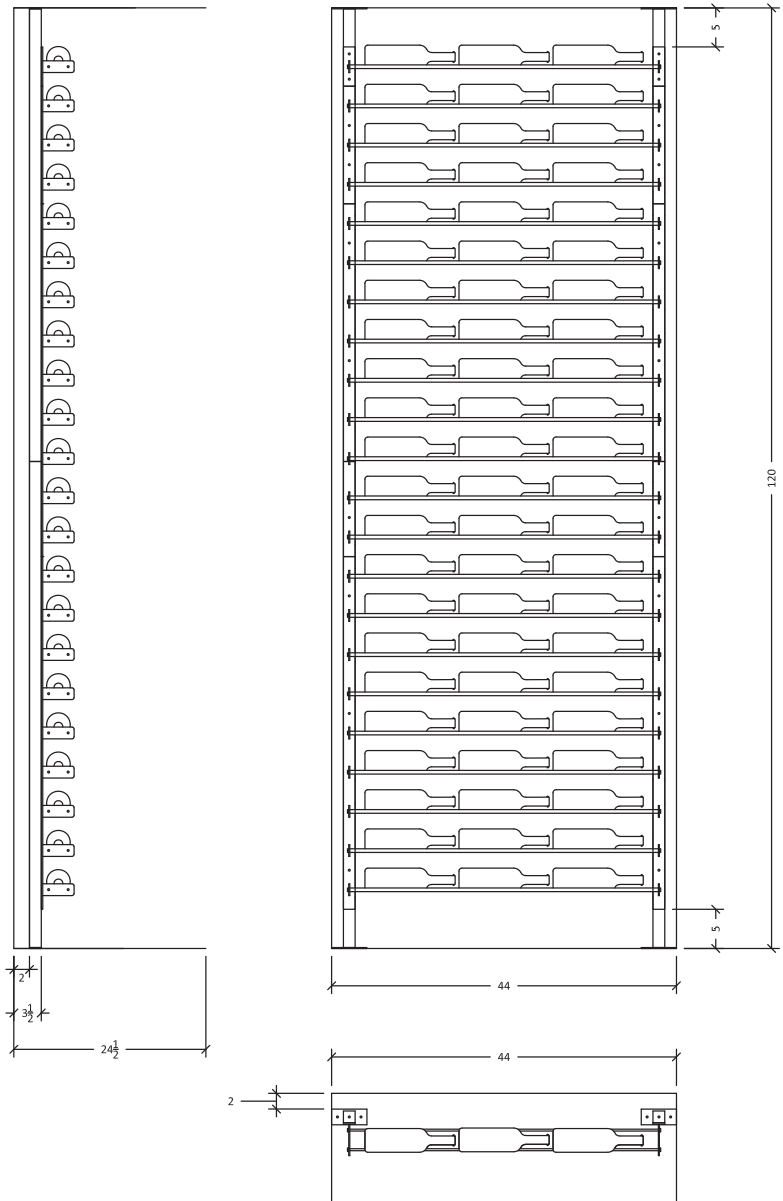

Evolution Wine Wall Post

Specs for WW-FCP

Depth with...

Bottles on One Side

Single-bottle depth: $5\frac{3}{4}$ "

Double-bottle depth: $9\frac{3}{4}$ "

Triple-bottle depth: $13\frac{3}{4}$ "

Bottles on Both Sides

Single, single: $9\frac{7}{8}$ "

Single, double: $13\frac{7}{8}$ "

Single, triple: $17\frac{7}{8}$ "

Double, double: $17\frac{7}{8}$ "

Double, triple: $21\frac{7}{8}$ "

Triple, triple: $25\frac{7}{8}$ "

*Specs shown with
Single-bottle depth Wine
Wall racking (sold
separately), 2" in front of
a wall.*

VINTAGEVIEW®
MOVING WINE STORAGE FORWARD

4690 Joliet St., Denver, CO 80239 | phone: 866.650.1500 | fax: 866.650.1501 | VintageView.com

For product warranty information, please visit vintageview.com/warranty