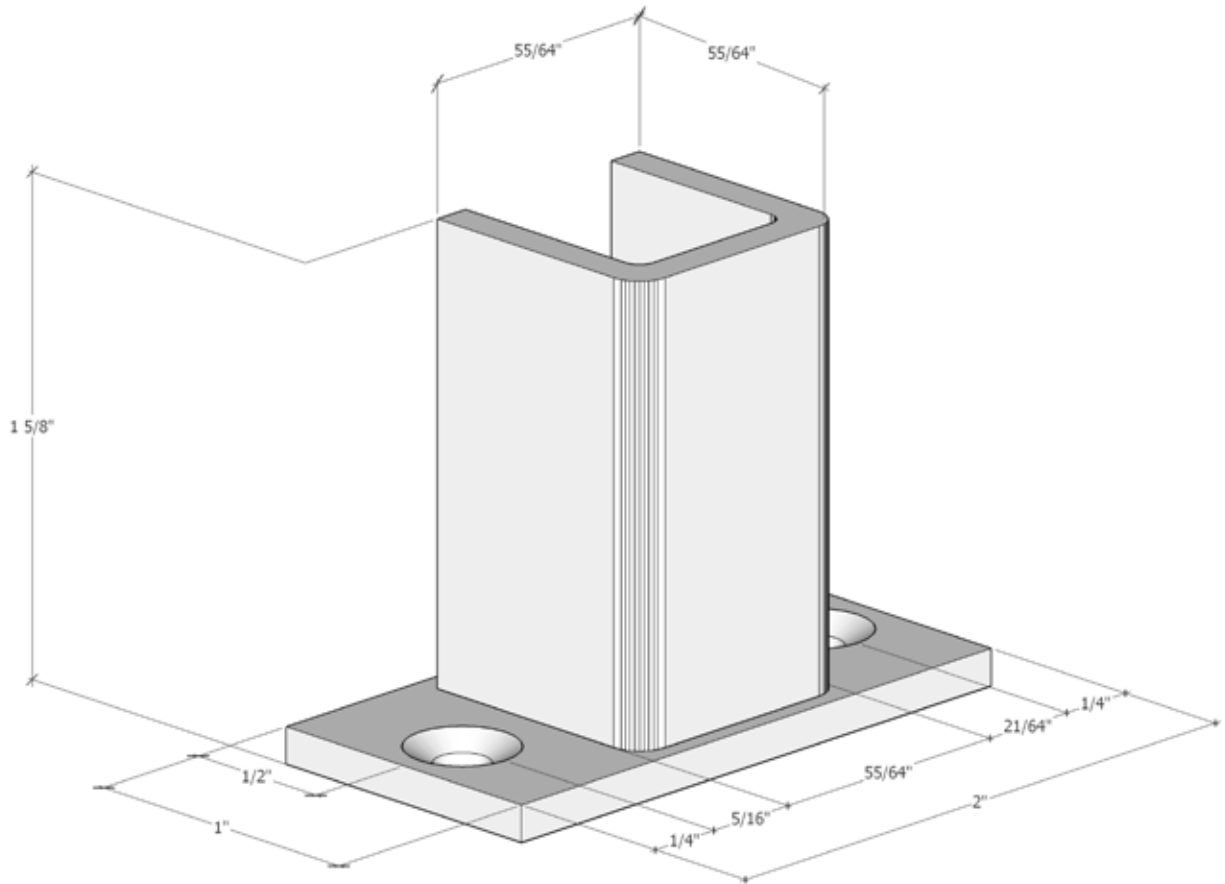

W Series Wine Rack Frame Hidden Mounting Bracket

Spec sheet for FCF-HIDDEN

VINTAGEVIEW®
MOVING WINE STORAGE FORWARD

4690 Joliet St., Denver, CO 80239 | phone: 866.650.1500 | fax: 866.650.1501 | VintageView.com