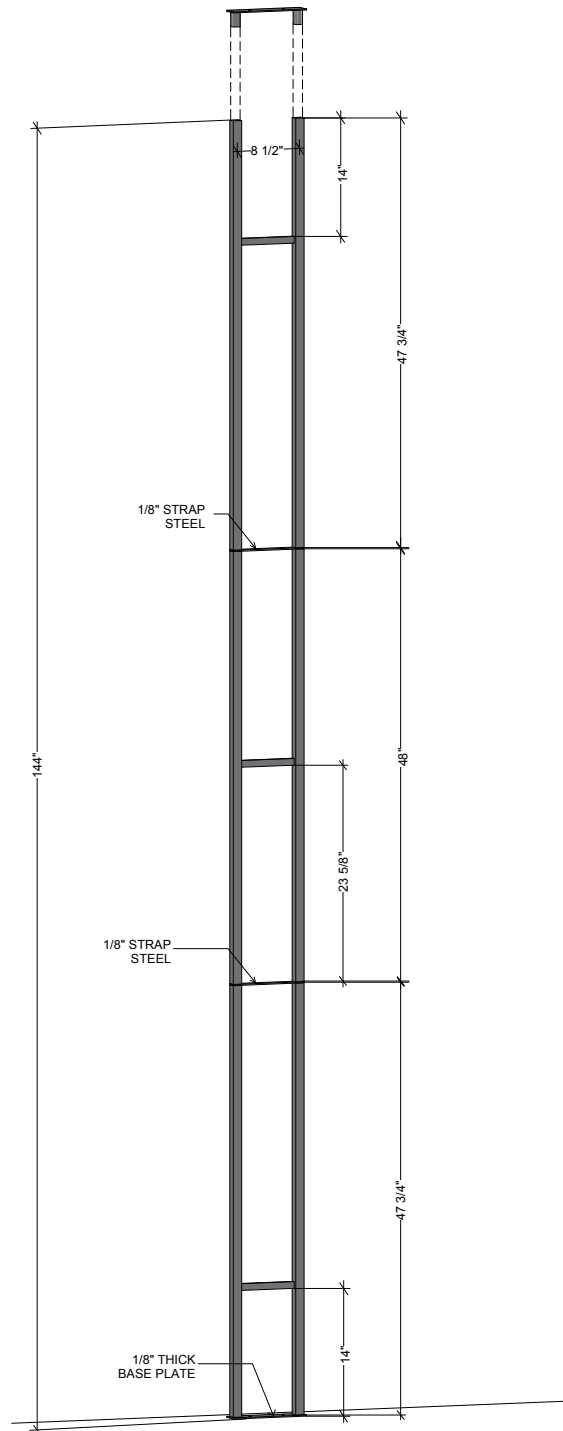

W Series Wine Rack Frame 12s

Spec sheet for FCF-C12

VINTAGEVIEW®
MOVING WINE STORAGE FORWARD

4690 Joliet St., Denver, CO 80239 | phone: 866.650.1500 | fax: 866.650.1501 | VintageView.com

For product warranty information, please visit: vintageview.com/warranty