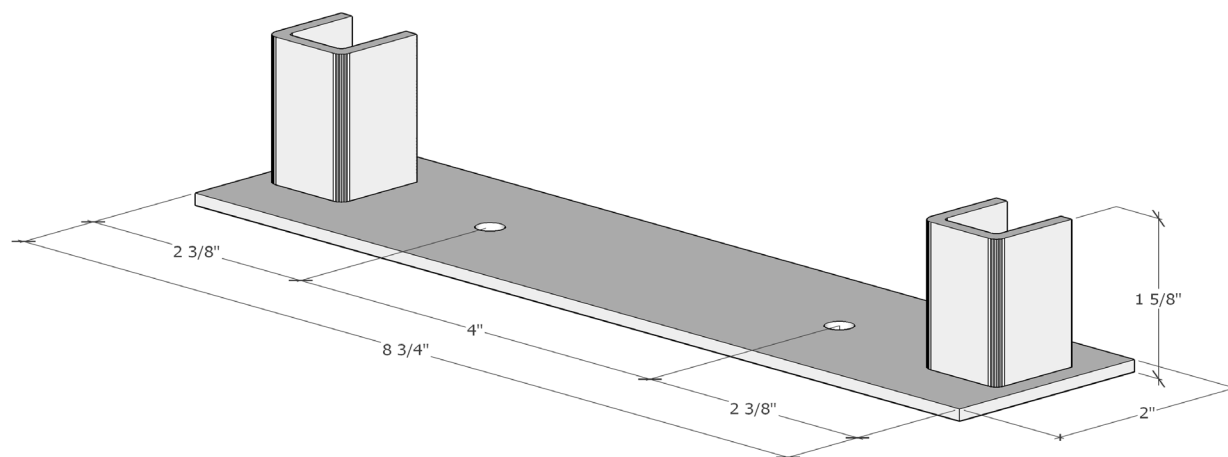

Floor to Ceiling Frame Base Mounting Plate

Spec Sheet for (FCF-BASE)

VINTAGEVIEW®
MOVING WINE STORAGE FORWARD

10645 E 47th Ave, Denver, CO 80239 | phone: 866.650.1500 | fax: 866.650.1501 | VintageView.com