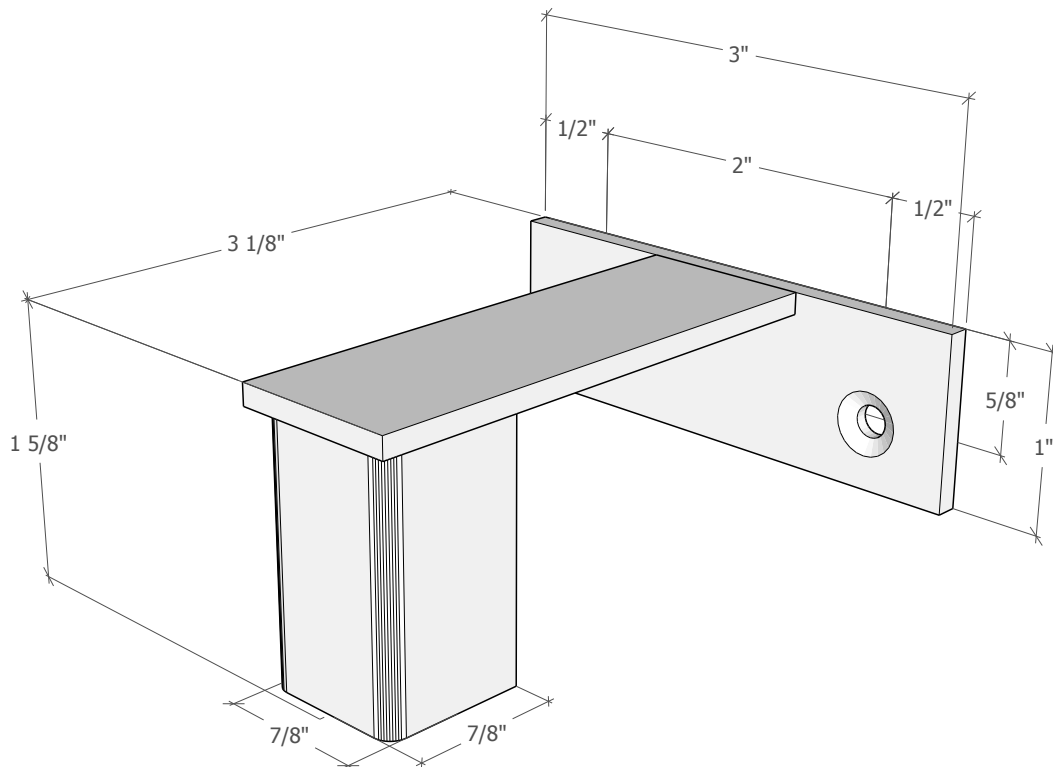

W Series Frame 2" Standoff Bracket

Spec Sheet for FCF-2WB

VINTAGEVIEW[®]
MOVING WINE STORAGE FORWARD

4690 Joliet St., Denver, CO 80239 | phone: 866.650.1500 | fax: 866.650.1501 | VintageView.com

For product warranty information, please visit vintageview.com/warranty