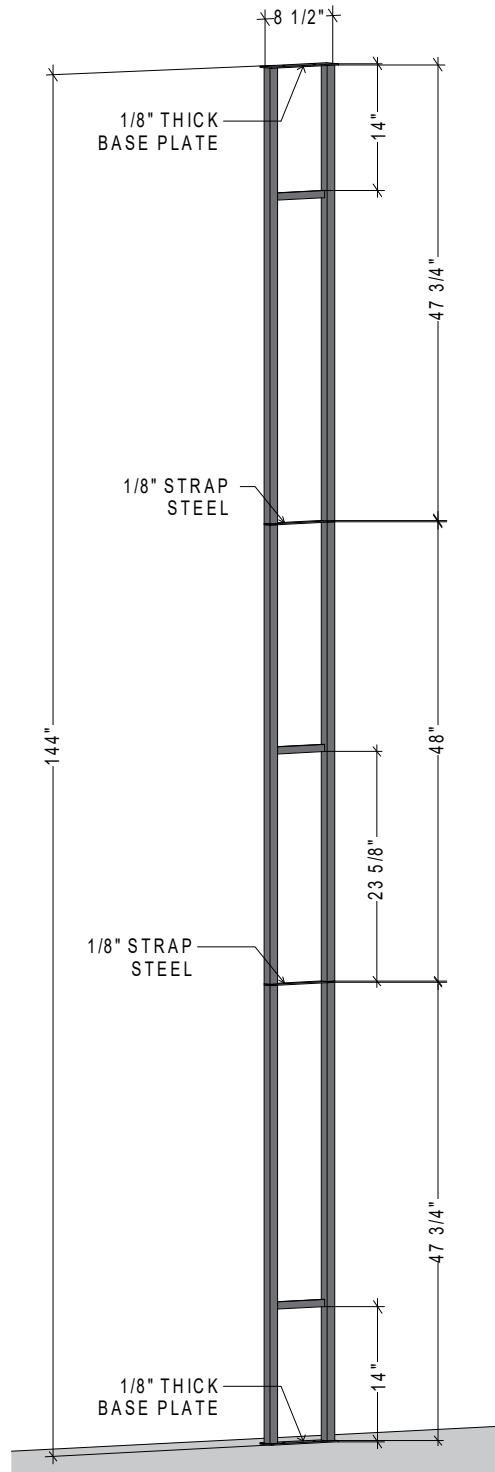

W Series Wine Rack Frame 12'

Spec sheet for FCF-12

VINTAGEVIEW®
MOVING WINE STORAGE FORWARD

4690 Joliet St., Denver, CO 80239 | phone: 866.650.1500 | fax: 866.650.1501 | VintageView.com

For product warranty information, please visit: vintageview.com/warranty