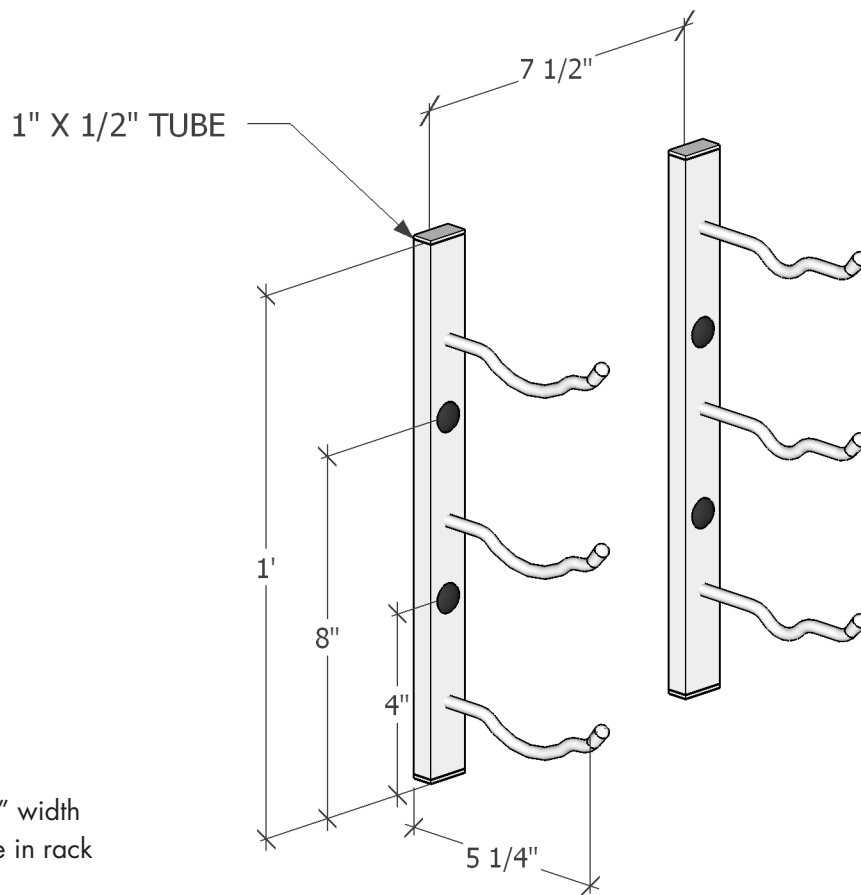

Wall Series 11

(WS-11) Spec Sheet

The Wall Series 11 holds 3 standard wine bottles.

VINTAGEVIEW[®]
MOVING WINE STORAGE FORWARD

4690 Joliet St., Denver, CO 80239 | phone: 866.650.1500 | fax: 866.650.1501 | VintageView.com