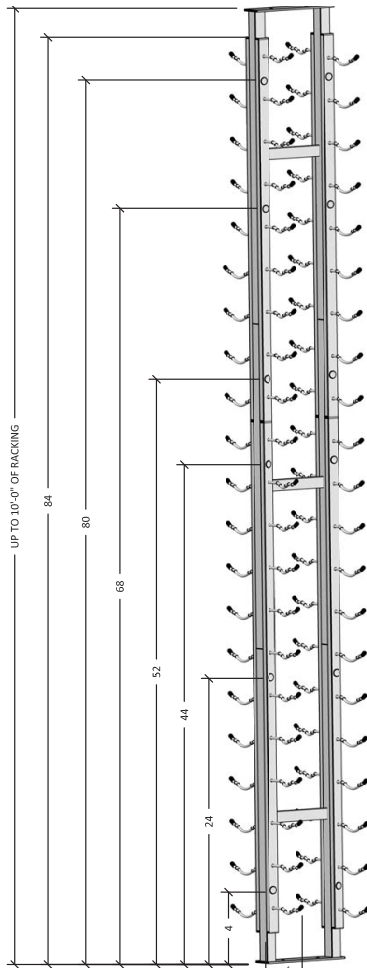

# Floating Wine Wall - Two Sided

Spec Sheets for FCF-KIT-711, FCF-KIT-712, FCF-KIT-713

The Floating Wine Wall One Sided kits hold 42, 63, or 84 bottles dependent on bottle depth.

42 btl, Single, Single

63 btl, Single, Double

84 btl, Single, Triple

Note: Each kit contains four wine racks (WS4 and WS3), plus Wall Series Frame that can be cut to fit your ceiling height.

**VINTAGEVIEW**<sup>®</sup>  
MOVING WINE STORAGE FORWARD