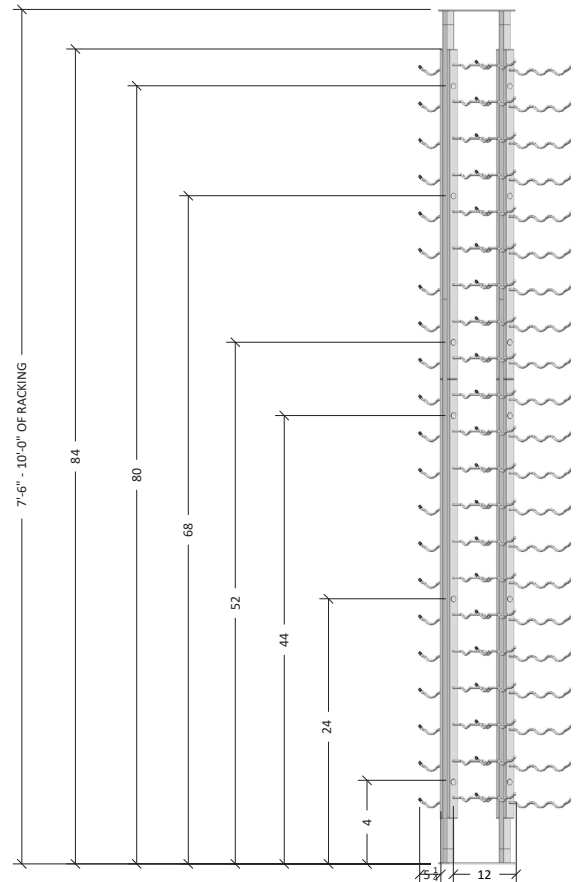

# Floating Wine Wall - Two Sided

Spec Sheets for FCF-KIT-711, FCF-KIT-712, FCF-KIT-713

The Floating Wine Wall One Sided kits hold 42, 63, or 84 bottles dependent on bottle depth.

42 btl, Single, Single

63 btl, Single, Double

84 btl, Single, Triple

Note: Each kit contains four wine racks (WS4 and WS3), plus Wall Series Frame that can be cut to fit your ceiling height.

**VINTAGEVIEW**<sup>®</sup>  
MOVING WINE STORAGE FORWARD