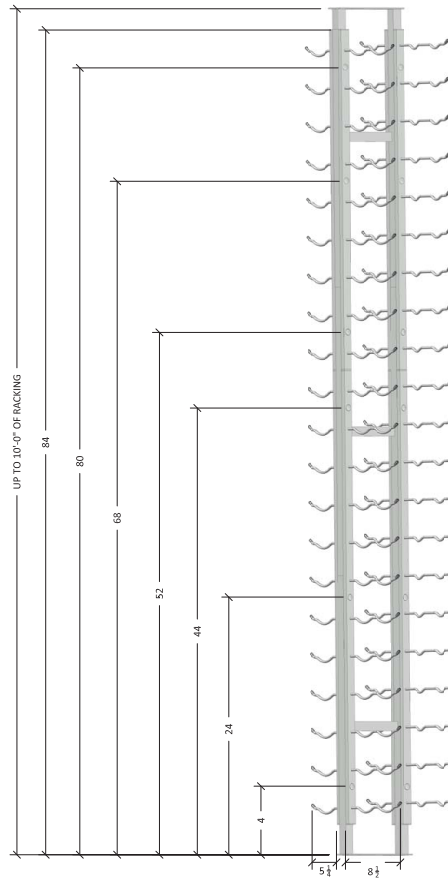

# Floating Wine Wall - Two Sided

Spec Sheets for FCF-KIT-711, FCF-KIT-712, FCF-KIT-713

The Floating Wine Wall One Sided kits hold 42, 63, or 84 bottles dependent on bottle depth.

42 btl, Single, Single

63 btl, Single, Double

84 btl, Single, Triple

Note: Each kit contains four wine racks (WS4 and WS3), plus Wall Series Frame that can be cut to fit your ceiling height.

**VINTAGEVIEW**<sup>®</sup>  
MOVING WINE STORAGE FORWARD