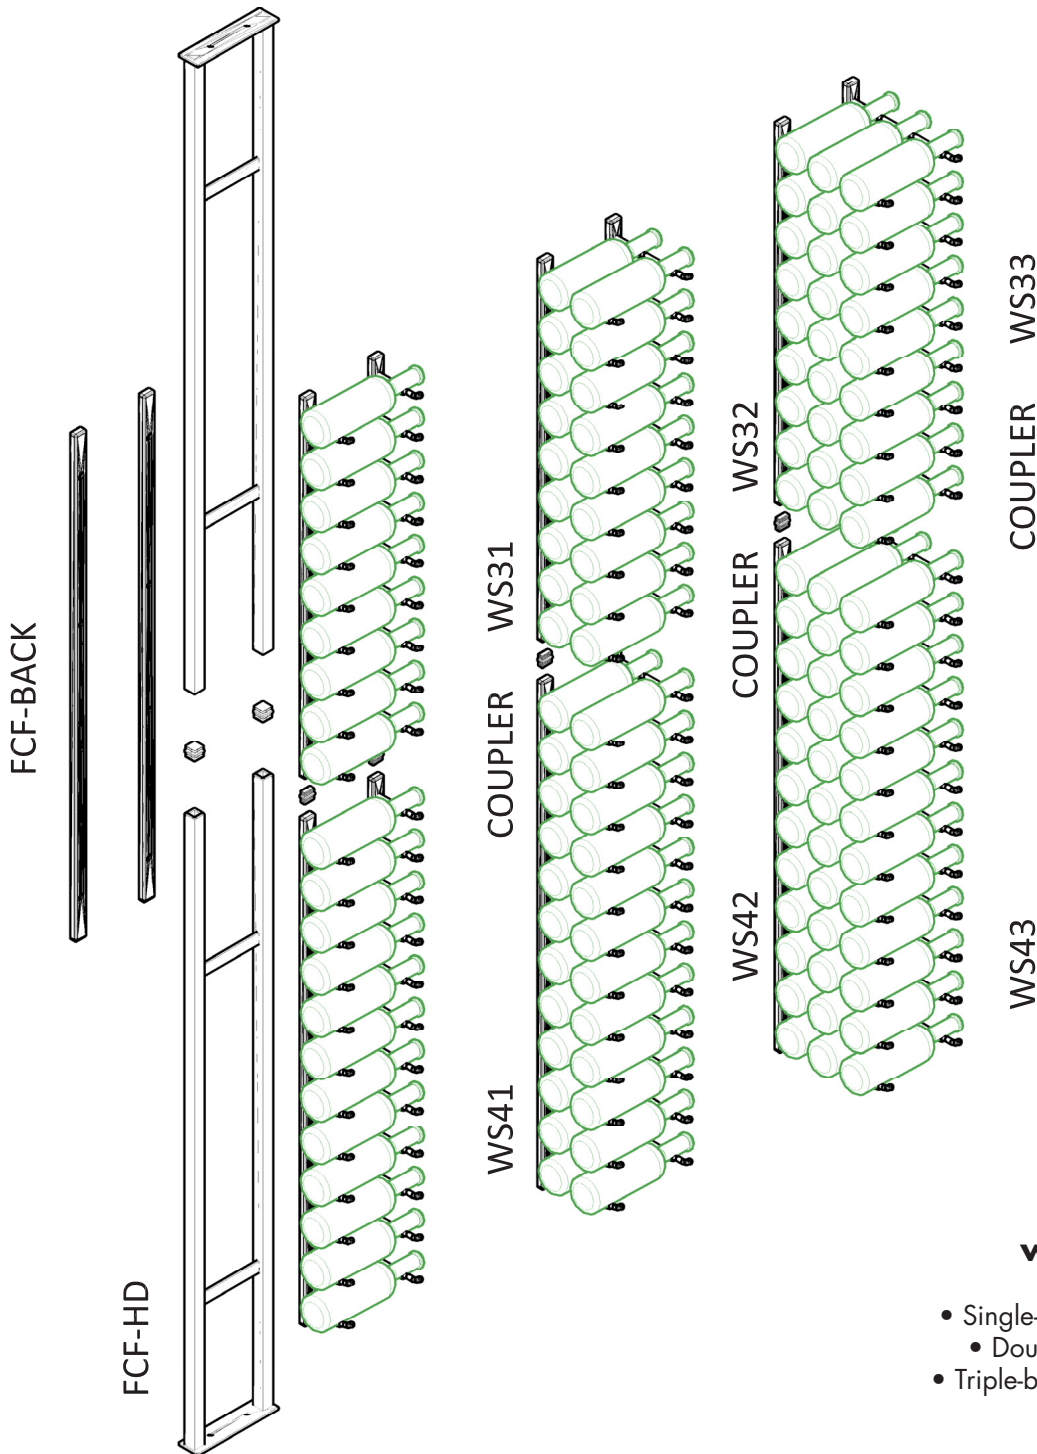

Wall Series Wine Rack Frame Kit

Here's what comes with a one-sided Wall Series Wine Rack Frame Kit

Depth with when installed:

- Single-bottle depth: 6 3/4"
- Double-bottle depth: 10"
- Triple-bottle depth: 13 1/2"

VINTAGEVIEW[®]
MOVING WINE STORAGE FORWARD

4690 Joliet St., Denver, CO 80239 | phone: 866.650.1500 | fax: 866.650.1501 | VintageView.com

For product warranty information, please visit: VintageView.com/support/warranty. We're here to help, call us at 866-650-1500 with any questions