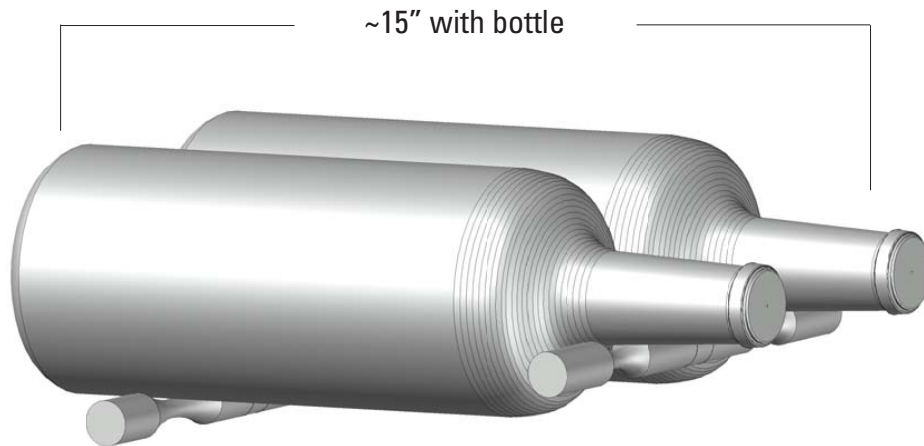

# Vino Magnum Pins Two Bottle

Spec Sheet for VP-MAG2 and VPC-MAG2

~15" with bottle

**IMPORTANT**  
Drywall installations require  
Vino Pins Collars (VPC-  
MAG1), which add 1/2" to  
the depth and 1/2" to the  
width of the racking.

8 1/2"  
Centerline  
9 1/2"  
installed

**VINTAGEVIEW**<sup>®</sup>  
MOVING WINE STORAGE FORWARD

4690 Joliet St., Denver, CO 80239 | phone: 866.650.1500 | fax: 866.650.1501 | [VintageView.com](http://VintageView.com)