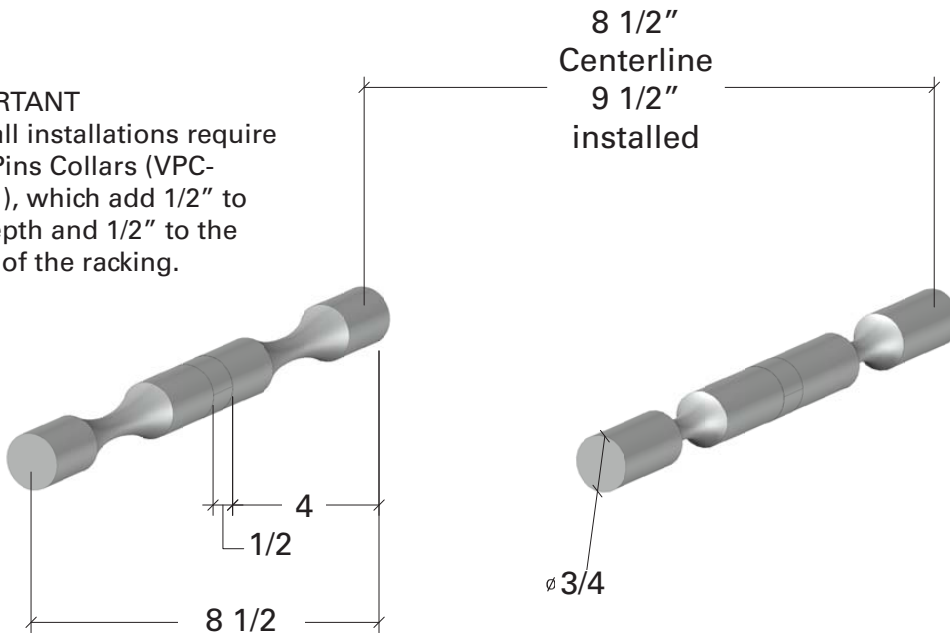

# Vino Magnum Pins Two Bottle

Spec Sheet for VP-MAG2 and VPC-MAG2

~15" with bottle

**IMPORTANT**  
Drywall installations require  
Vino Pins Collars (VPC-  
MAG1), which add 1/2" to  
the depth and 1/2" to the  
width of the racking.

8 1/2"  
Centerline  
9 1/2"  
installed

**VINTAGEVIEW**<sup>®</sup>  
MOVING WINE STORAGE FORWARD

4690 Joliet St., Denver, CO 80239 | phone: 866.650.1500 | fax: 866.650.1501 | [VintageView.com](http://VintageView.com)