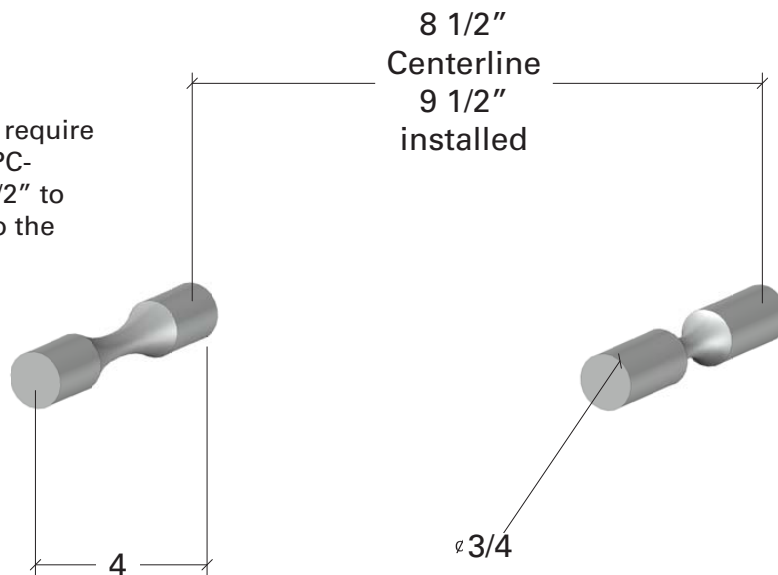

Vino Magnum Pins Starter Set

Spec Sheet for VP-MAG1 and VPC-MAG1

IMPORTANT
Drywall installations require
Vino Pins Collars (VPC-
MAG1), which add 1/2" to
the depth and 1/2" to the
width of the racking.

VINTAGEVIEW[®]
MOVING WINE STORAGE FORWARD