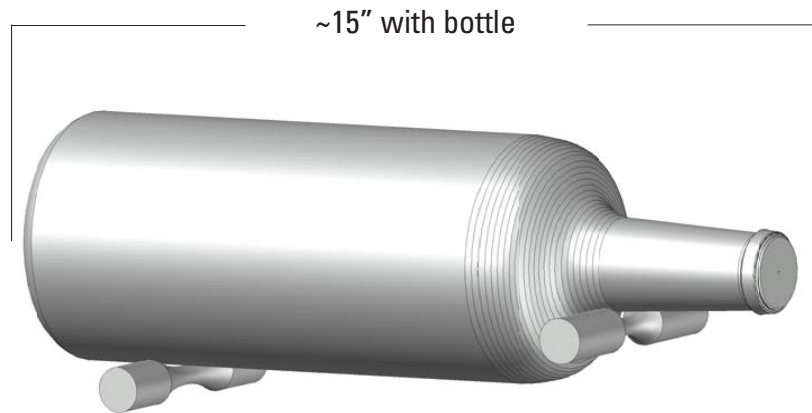

Vino Magnum Pins Starter Set

Spec Sheet for VP-MAG1 and VPC-MAG1

IMPORTANT
Drywall installations require
Vino Pins Collars (VPC-
MAG1), which add 1/2" to
the depth and 1/2" to the
width of the racking.

VINTAGEVIEW[®]
MOVING WINE STORAGE FORWARD