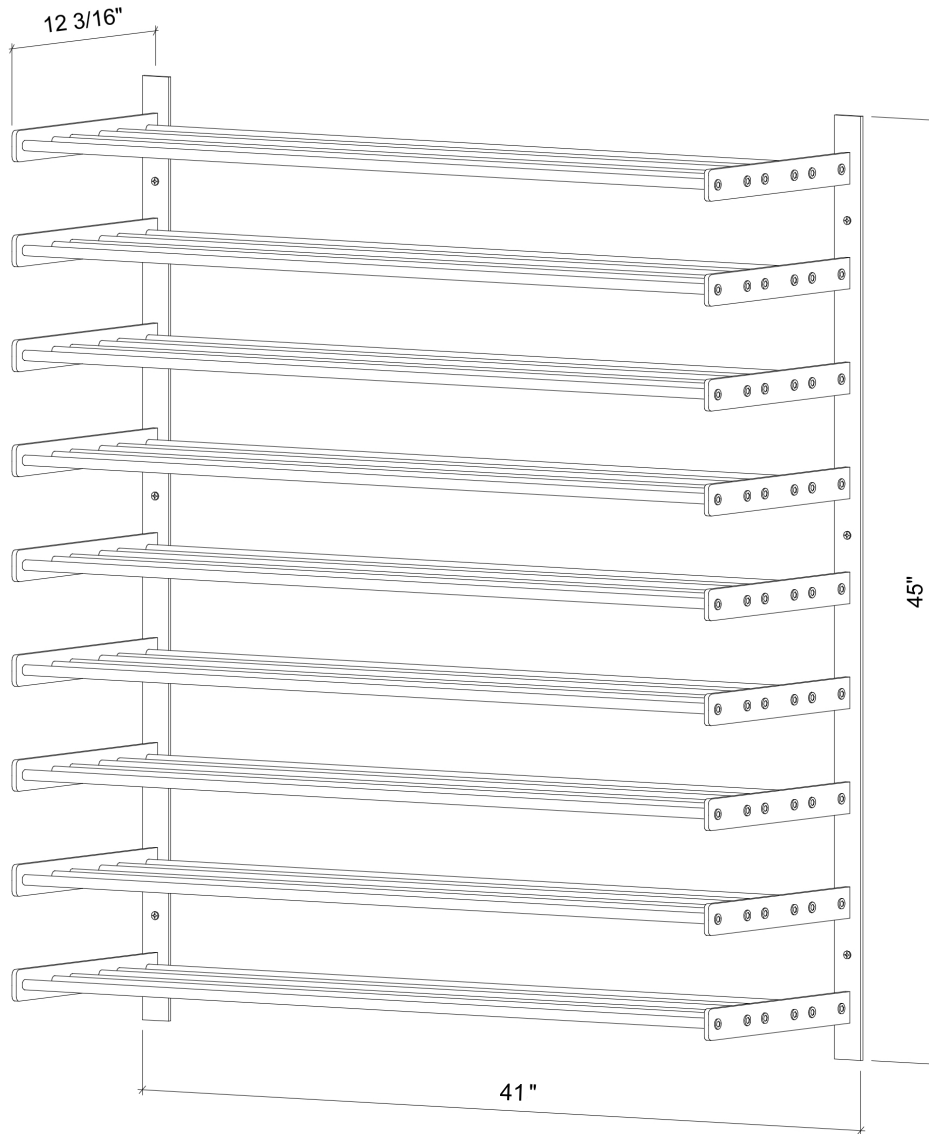

# Evolution Wine Wall 45" Extension

Spec Sheet for (WW-453)

**VINTAGEVIEW**<sup>®</sup>  
MOVING WINE STORAGE FORWARD

4690 Joliet St, Denver, CO 80239 | phone: 866.650.1500 | fax: 866.650.1501 | [VintageView.com](http://VintageView.com)