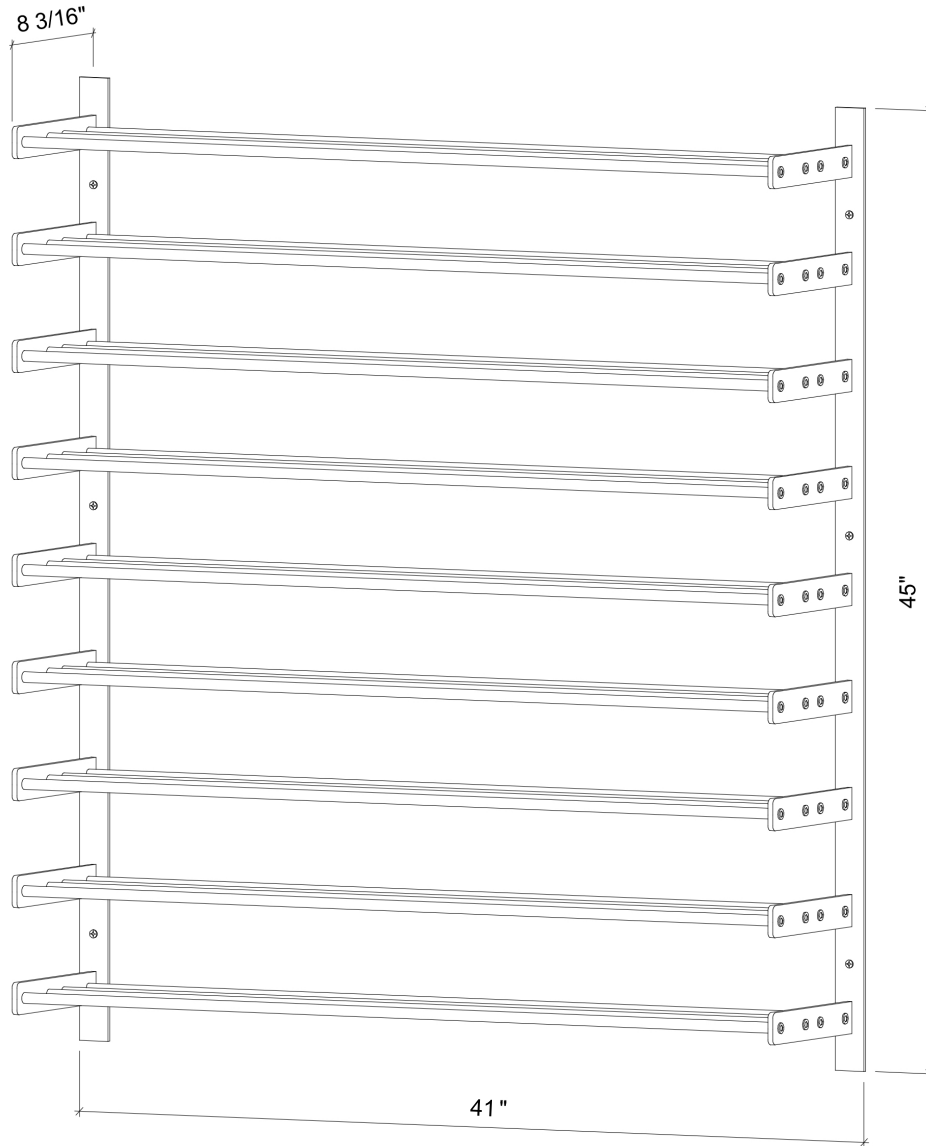

Evolution Wine Wall 45" Extension

Spec Sheet for (WW-452)

VINTAGEVIEW[®]
MOVING WINE STORAGE FORWARD

4690 Joliet St, Denver, CO 80239 | phone: 866.650.1500 | fax: 866.650.1501 | VintageView.com

For product warranty information, please visit vintageview.com/warranty