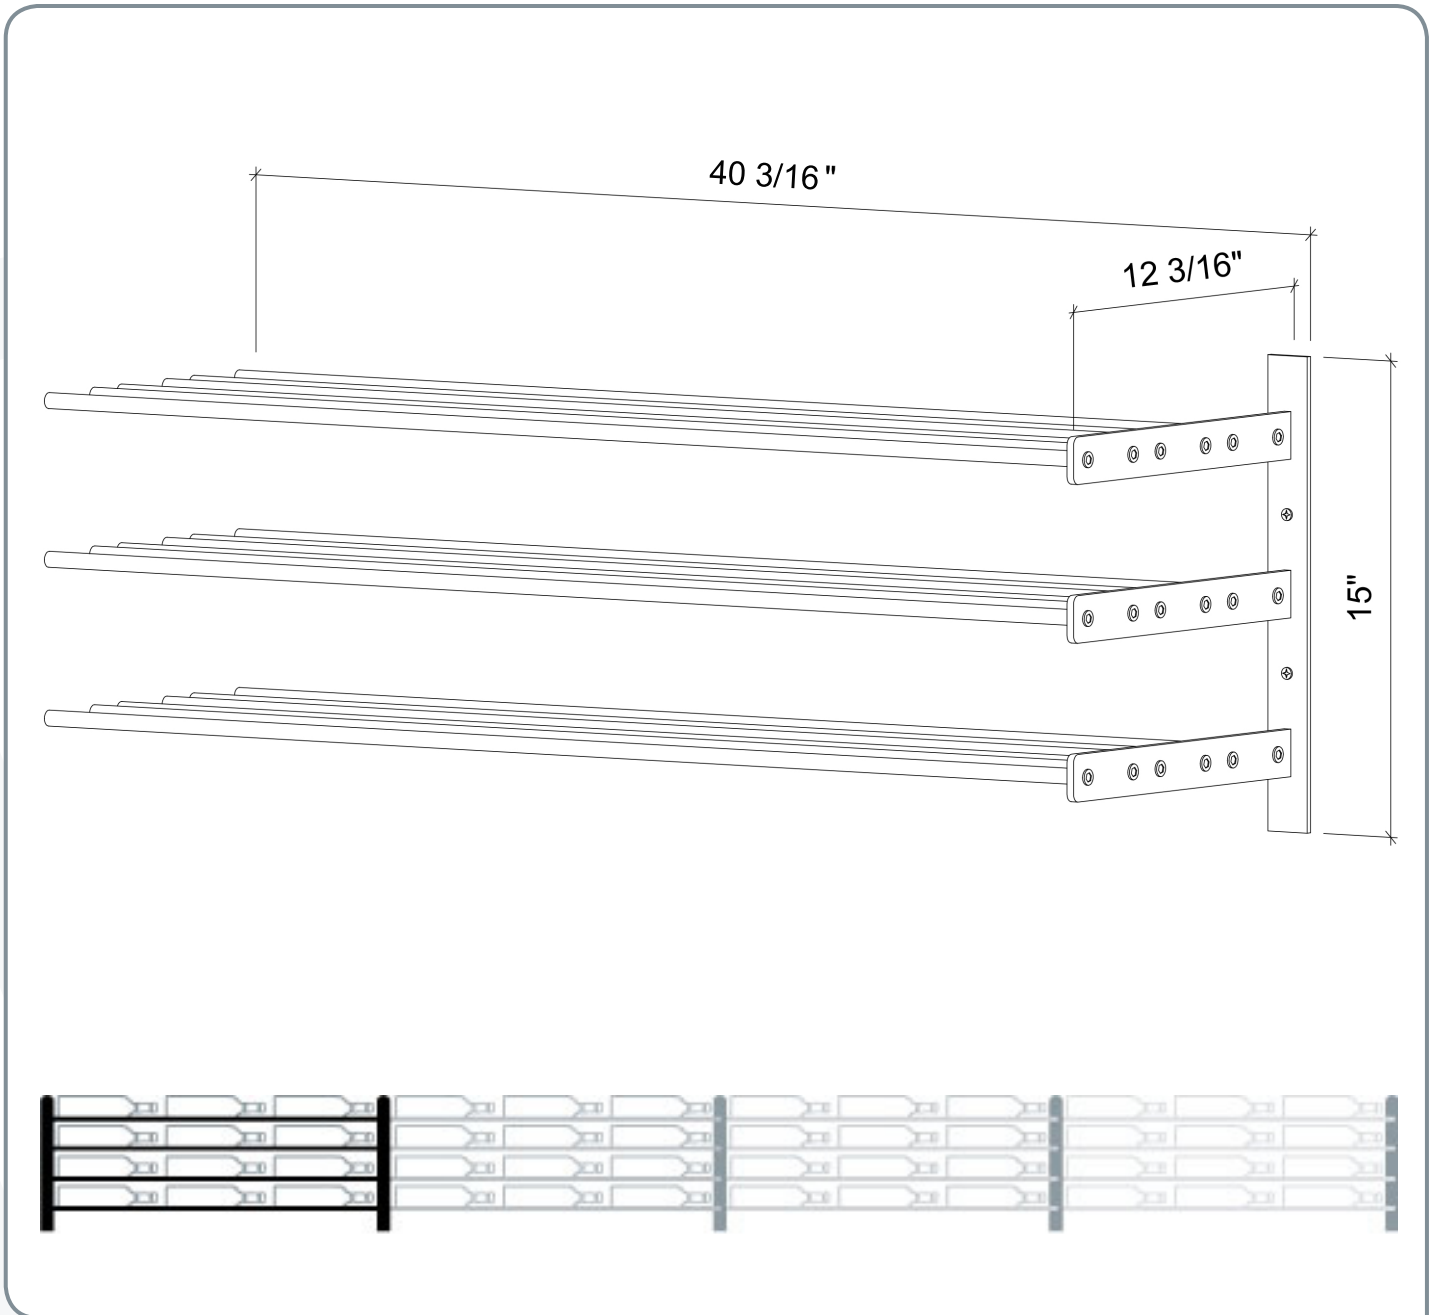

Evolution Wine Wall 15" Extension

Spec Sheet for (WW-EX153)

VINTAGEVIEW[®]
MOVING WINE STORAGE FORWARD

4690 Joliet St, Denver, CO 80239 | phone: 866.650.1500 | fax: 866.650.1501 | VintageView.com

For product warranty information, please visit vintageview.com/warranty