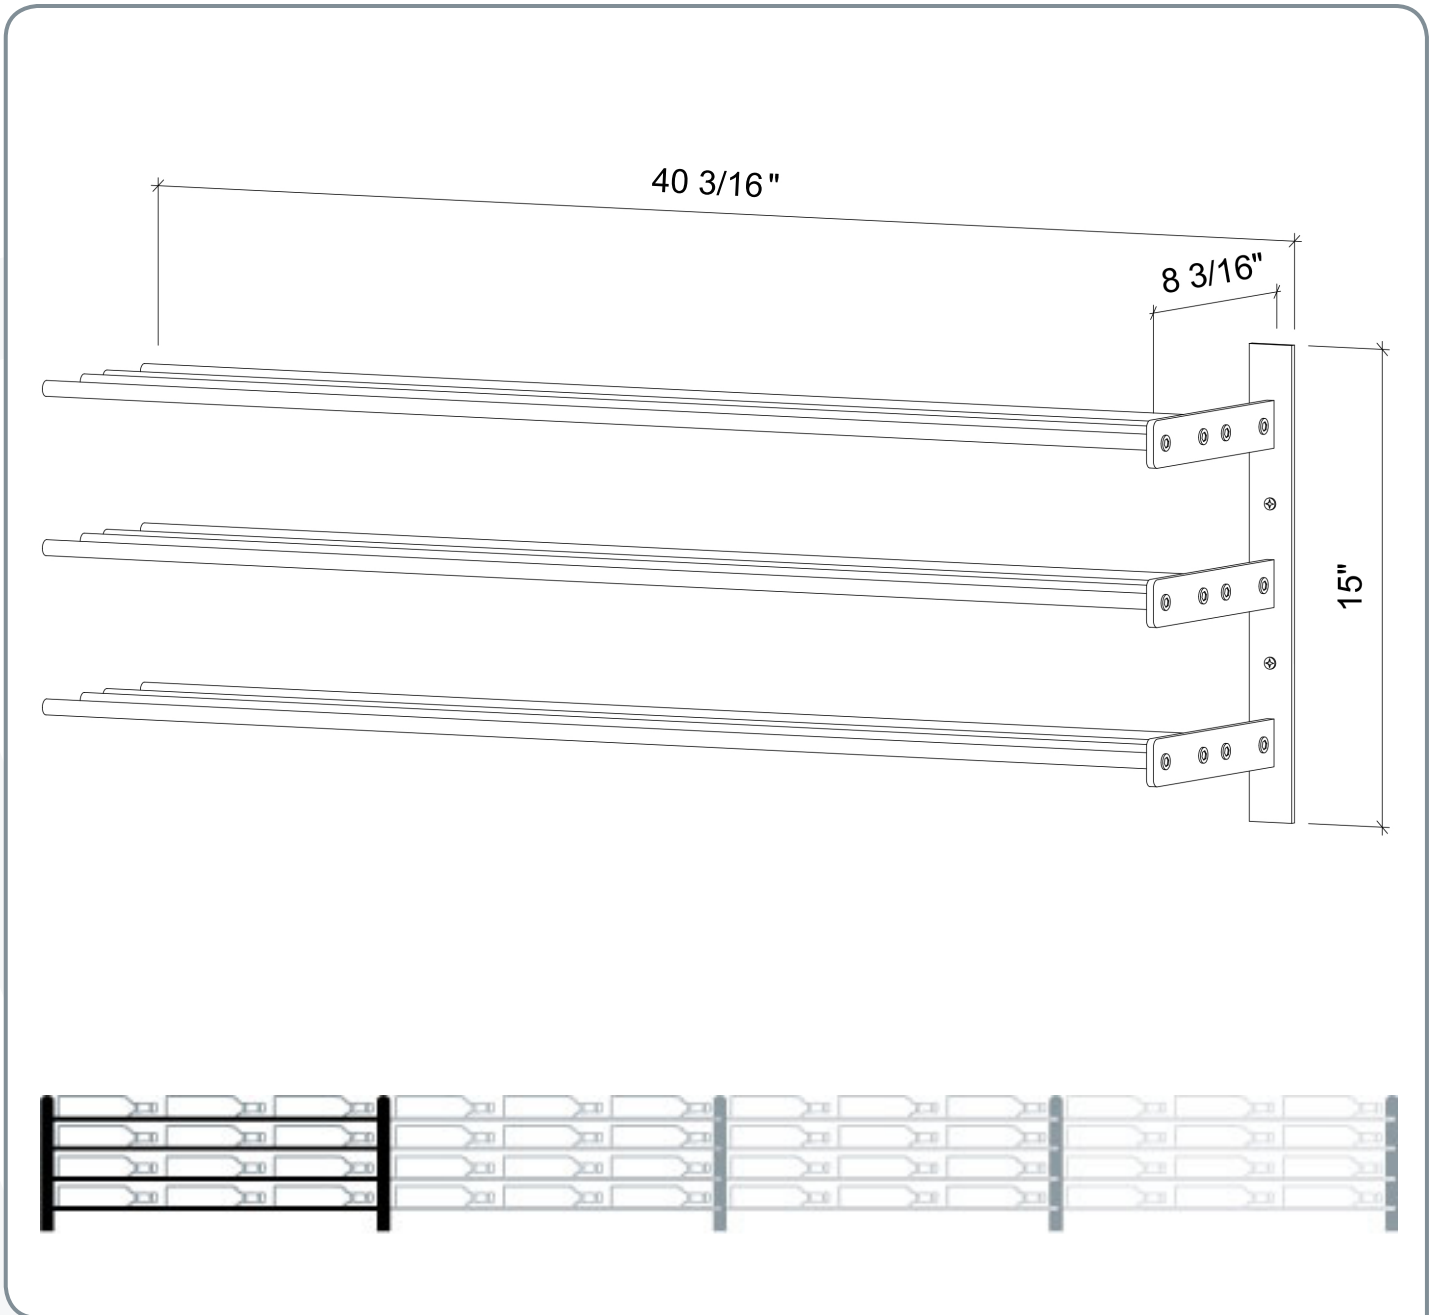

Evolution Wine Wall 15" Extension

Spec Sheet for (WW-EX152)

VINTAGEVIEW[®]
MOVING WINE STORAGE FORWARD

4690 Joliet St, Denver, CO 80239 | phone: 866.650.1500 | fax: 866.650.1501 | VintageView.com

For product warranty information, please visit vintageview.com/warranty