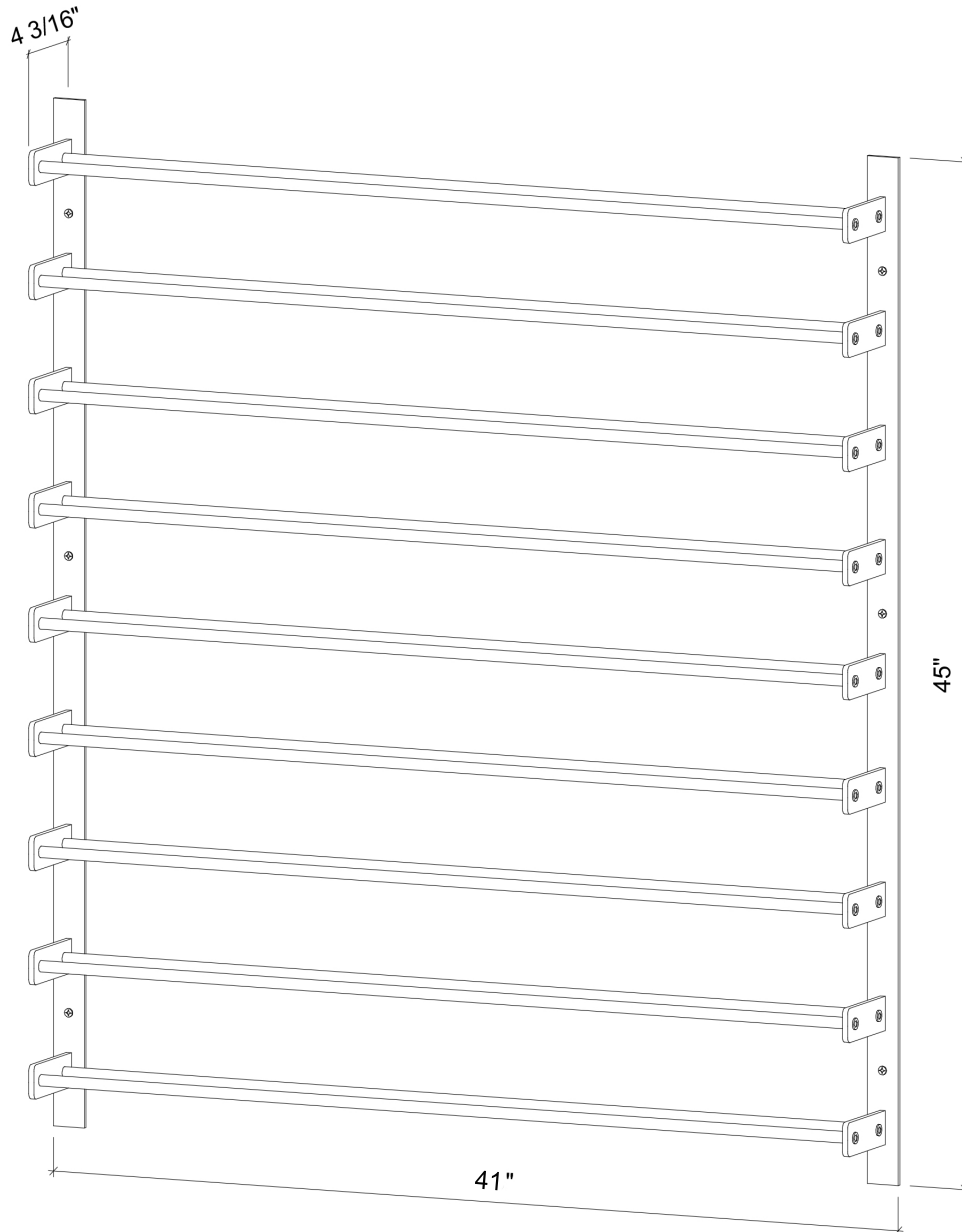

# Evolution Wine Wall 45"

Spec Sheet for (WW-451)

**VINTAGEVIEW**<sup>®</sup>  
MOVING WINE STORAGE FORWARD

4690 Joliet St, Denver, CO 80239 | phone: 866.650.1500 | fax: 866.650.1501 | [VintageView.com](http://VintageView.com)