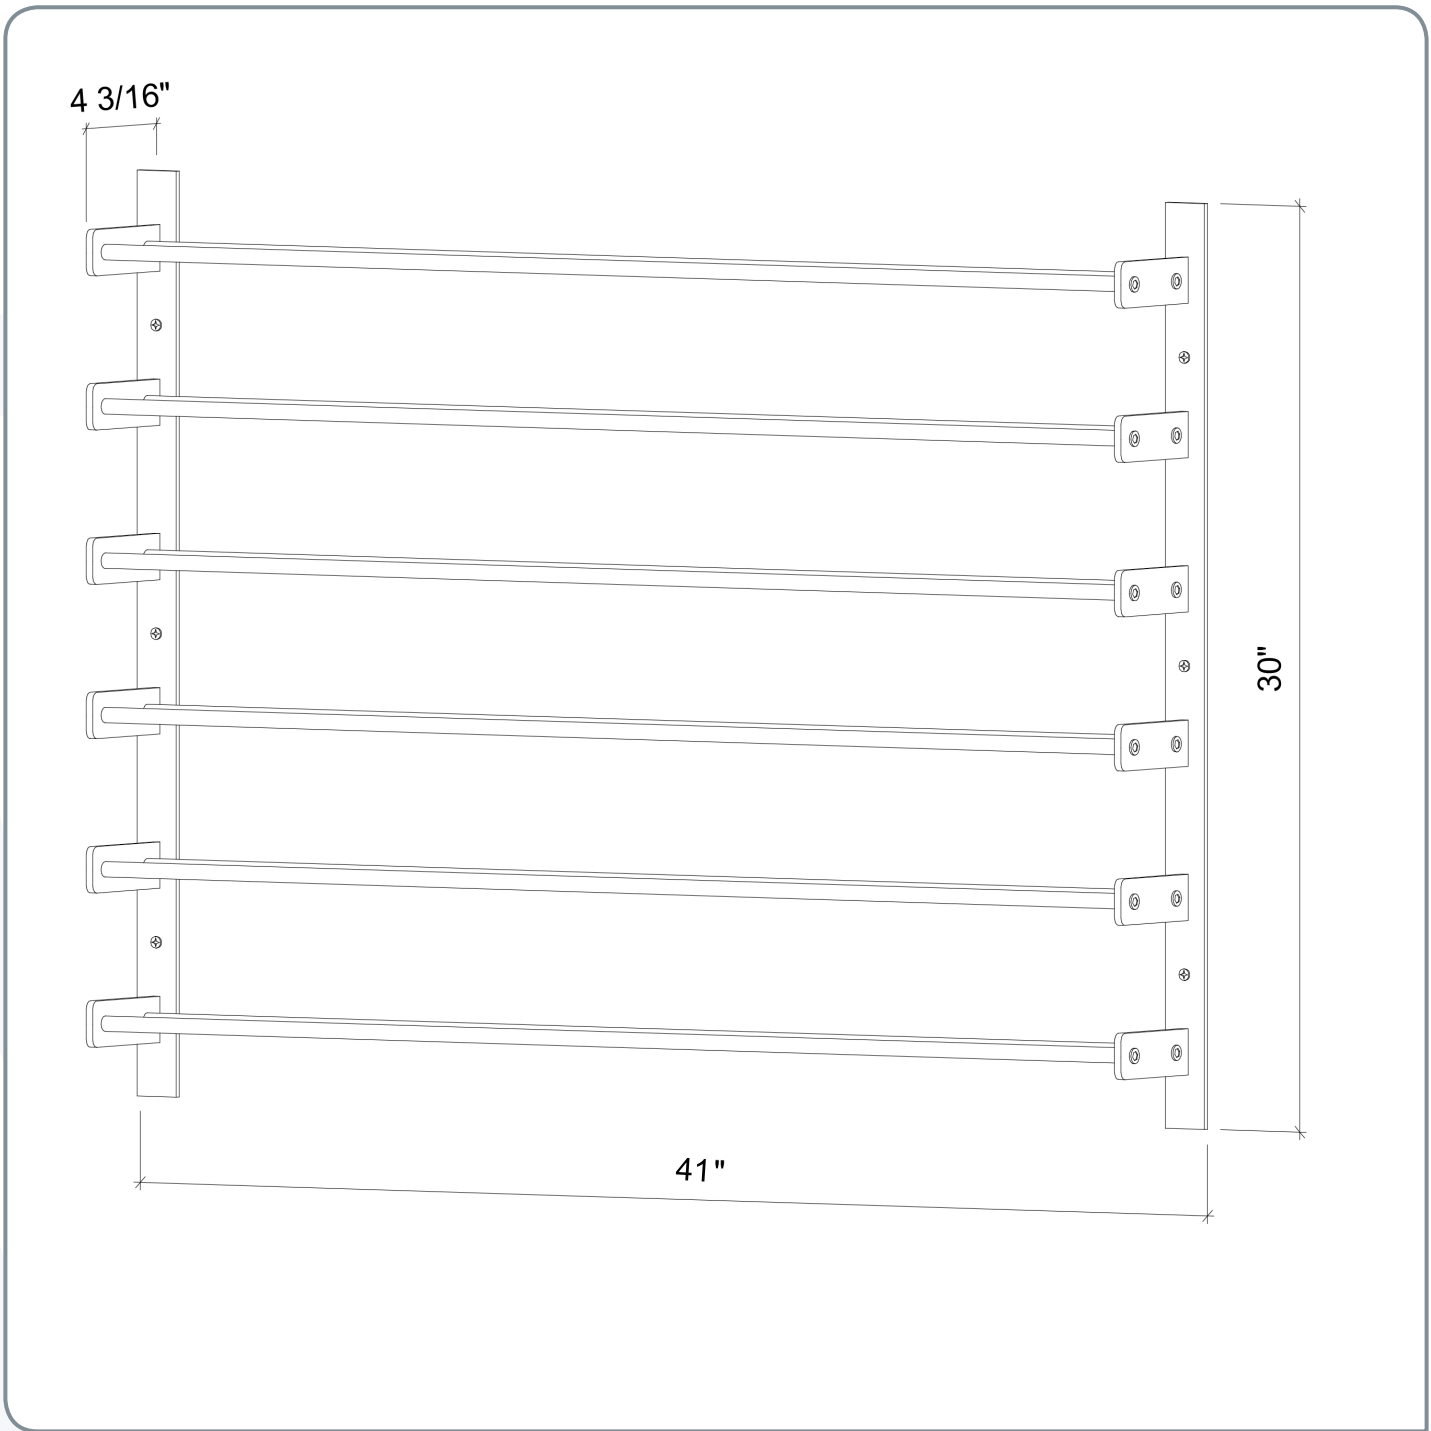

Evolution Wine Wall 30"

Spec Sheet for (WW-301)

VINTAGEVIEW[®]
MOVING WINE STORAGE FORWARD

4690 Joliet St, Denver, CO 80239 | phone: 866.650.1500 | fax: 866.650.1501 | VintageView.com

For product warranty information, please visit vintageview.com/warranty