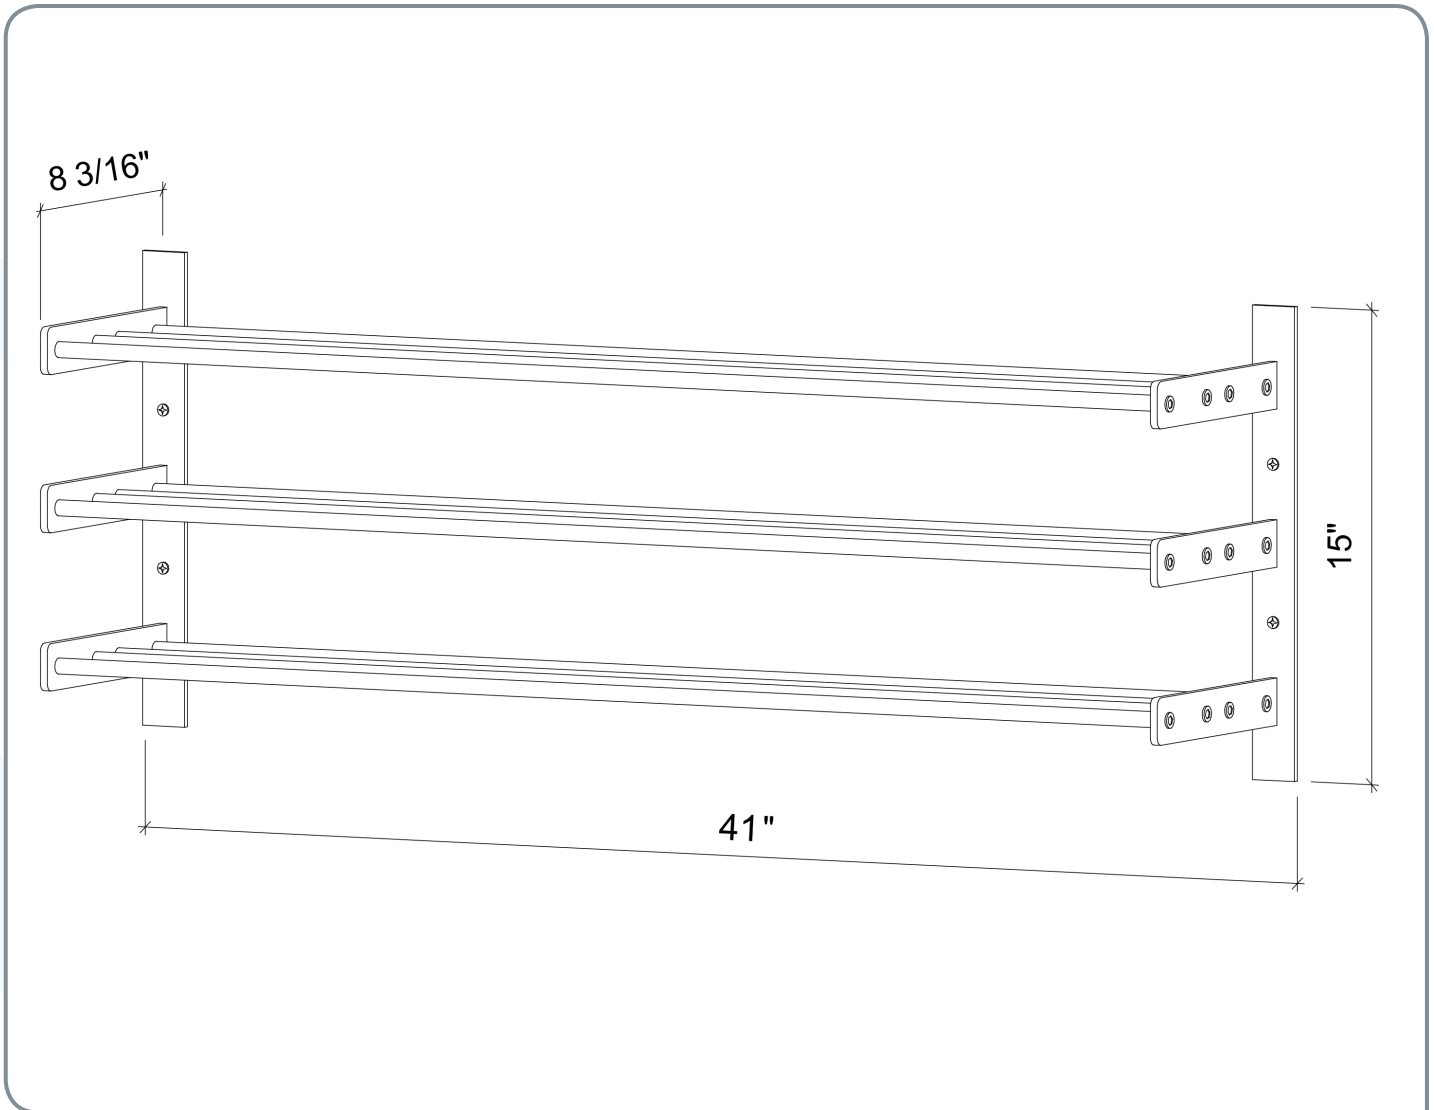

Evolution Wine Wall 15"

Spec Sheet for (WW-152)

VINTAGEVIEW[®]

MOVING WINE STORAGE FORWARD

4690 Joliet St, Denver, CO 80239 | phone: 866.650.1500 | fax: 866.650.1501 | VintageView.com

For product warranty information, please visit vintageview.com/warranty