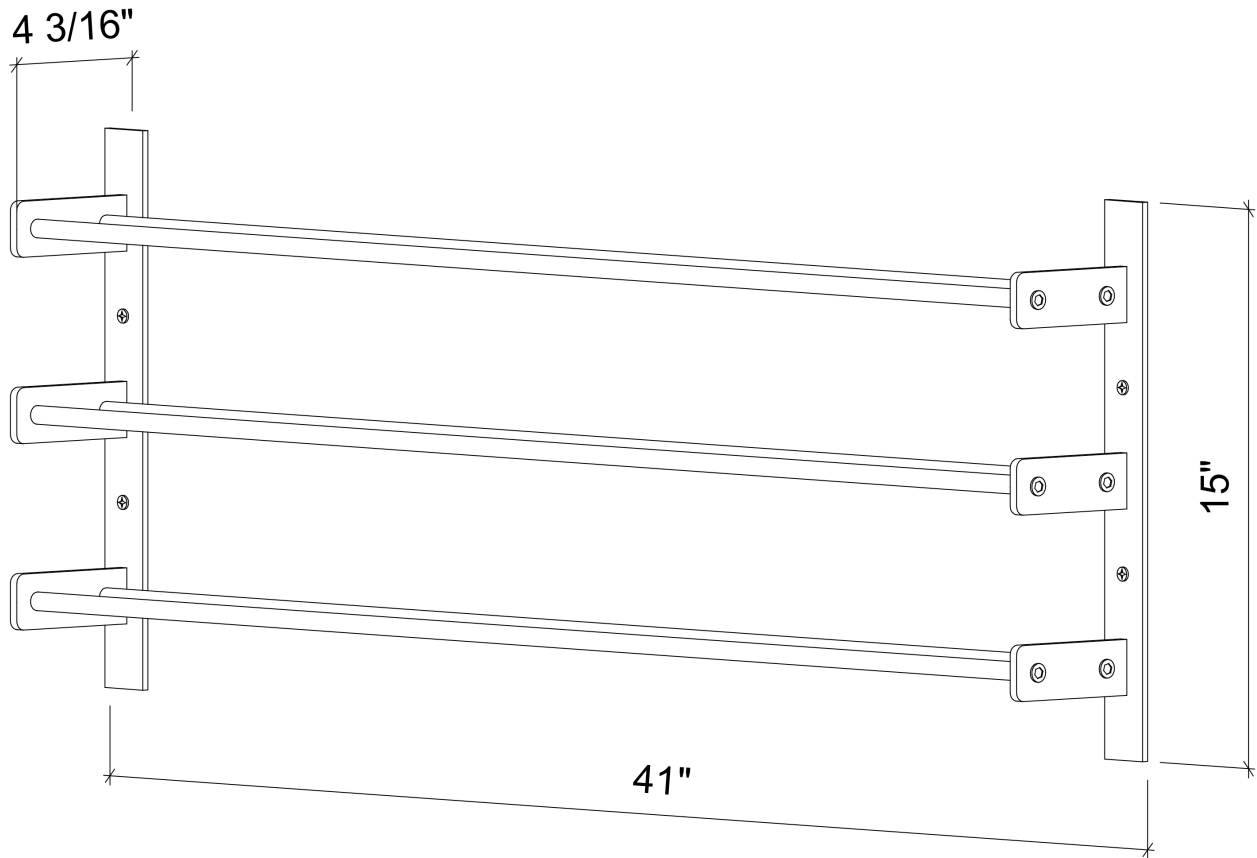

Evolution Wine Wall 15"

Spec Sheet for (WW-151)

VINTAGEVIEW[®]

MOVING WINE STORAGE FORWARD

4690 Joliet St, Denver, CO 80239 | phone: 866.650.1500 | fax: 866.650.1501 | VintageView.com

For product warranty information, please visit vintageview.com/warranty