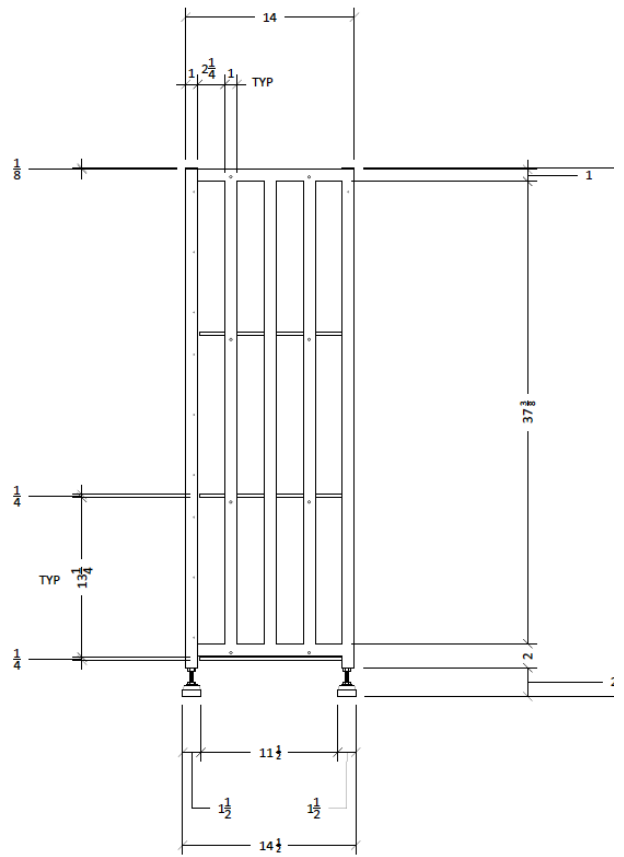

# Case & Crate

Bin and Locker Short configurations

Extension units add 13.75" to the Bin or Locker total width.

**VINTAGEVIEW®**  
MOVING WINE STORAGE FORWARD

10645 E 47th Ave, Denver, CO 80239 | phone: 866.650.1500 | fax: 866.650.1501 | [VintageView.com](http://VintageView.com)