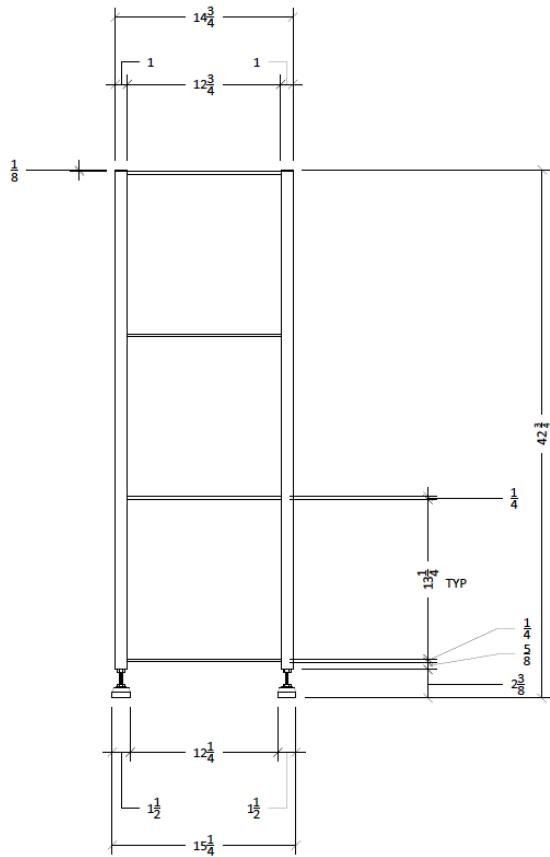

# Case & Crate

Bin and Locker Short configurations

Extension units add 13.75" to the Bin or Locker total width.

**VINTAGEVIEW®**  
MOVING WINE STORAGE FORWARD

10645 E 47th Ave, Denver, CO 80239 | phone: 866.650.1500 | fax: 866.650.1501 | [VintageView.com](http://VintageView.com)