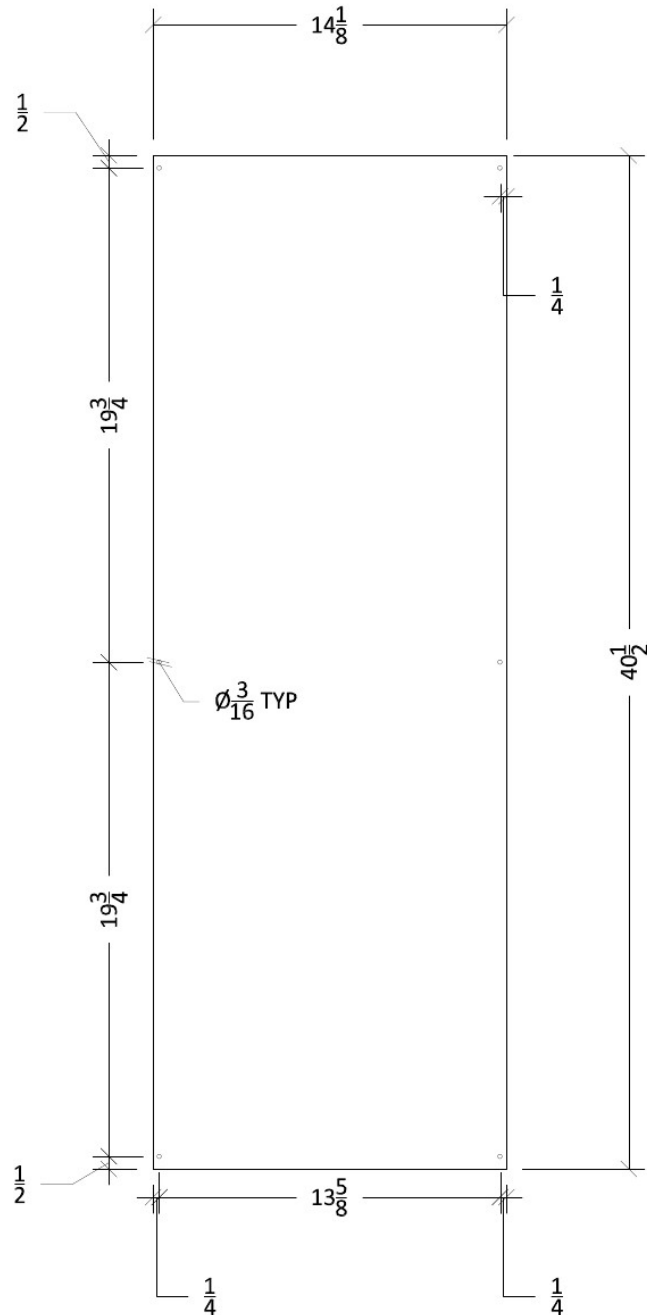

Case and Crate Back

Spec Sheet for Locker or Bin Back (CC-BACK)

VINTAGEVIEW®
MOVING WINE STORAGE FORWARD

4690 Joliet St., Denver, CO 80239 | phone: 866.650.1500 | fax: 866.650.1501 | VintageView.com

For product warranty information, please visit vintageview.com/warranty