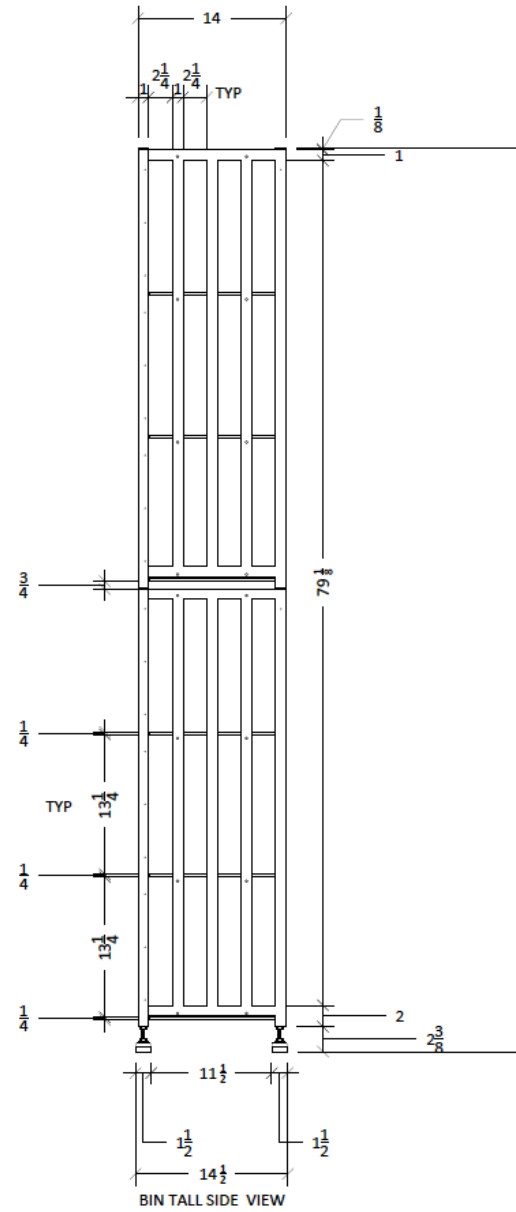

Case & Crate

Bin and Locker Tall configurations

Extension units add 13.75" to the Bin or Locker total width.

VINTAGEVIEW®
MOVING WINE STORAGE FORWARD

10645 E 47th Ave, Denver, CO 80239 | phone: 866.650.1500 | fax: 866.650.1501 | VintageView.com