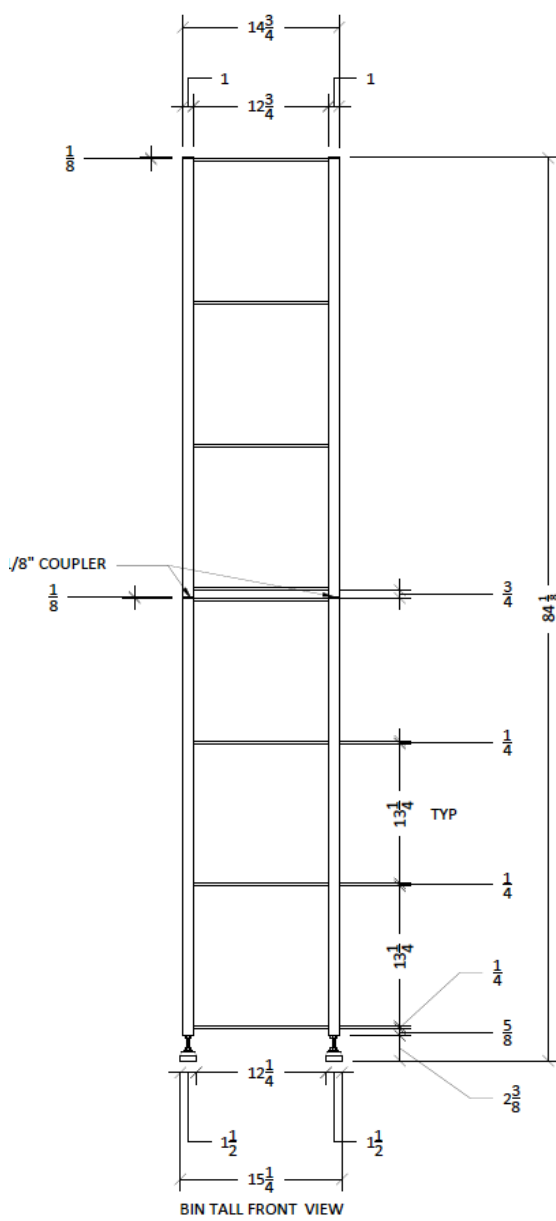

Case & Crate

Bin and Locker Tall configurations

Extension units add 13.75" to the Bin or Locker total width.

VINTAGEVIEW®
MOVING WINE STORAGE FORWARD

10645 E 47th Ave, Denver, CO 80239 | phone: 866.650.1500 | fax: 866.650.1501 | VintageView.com