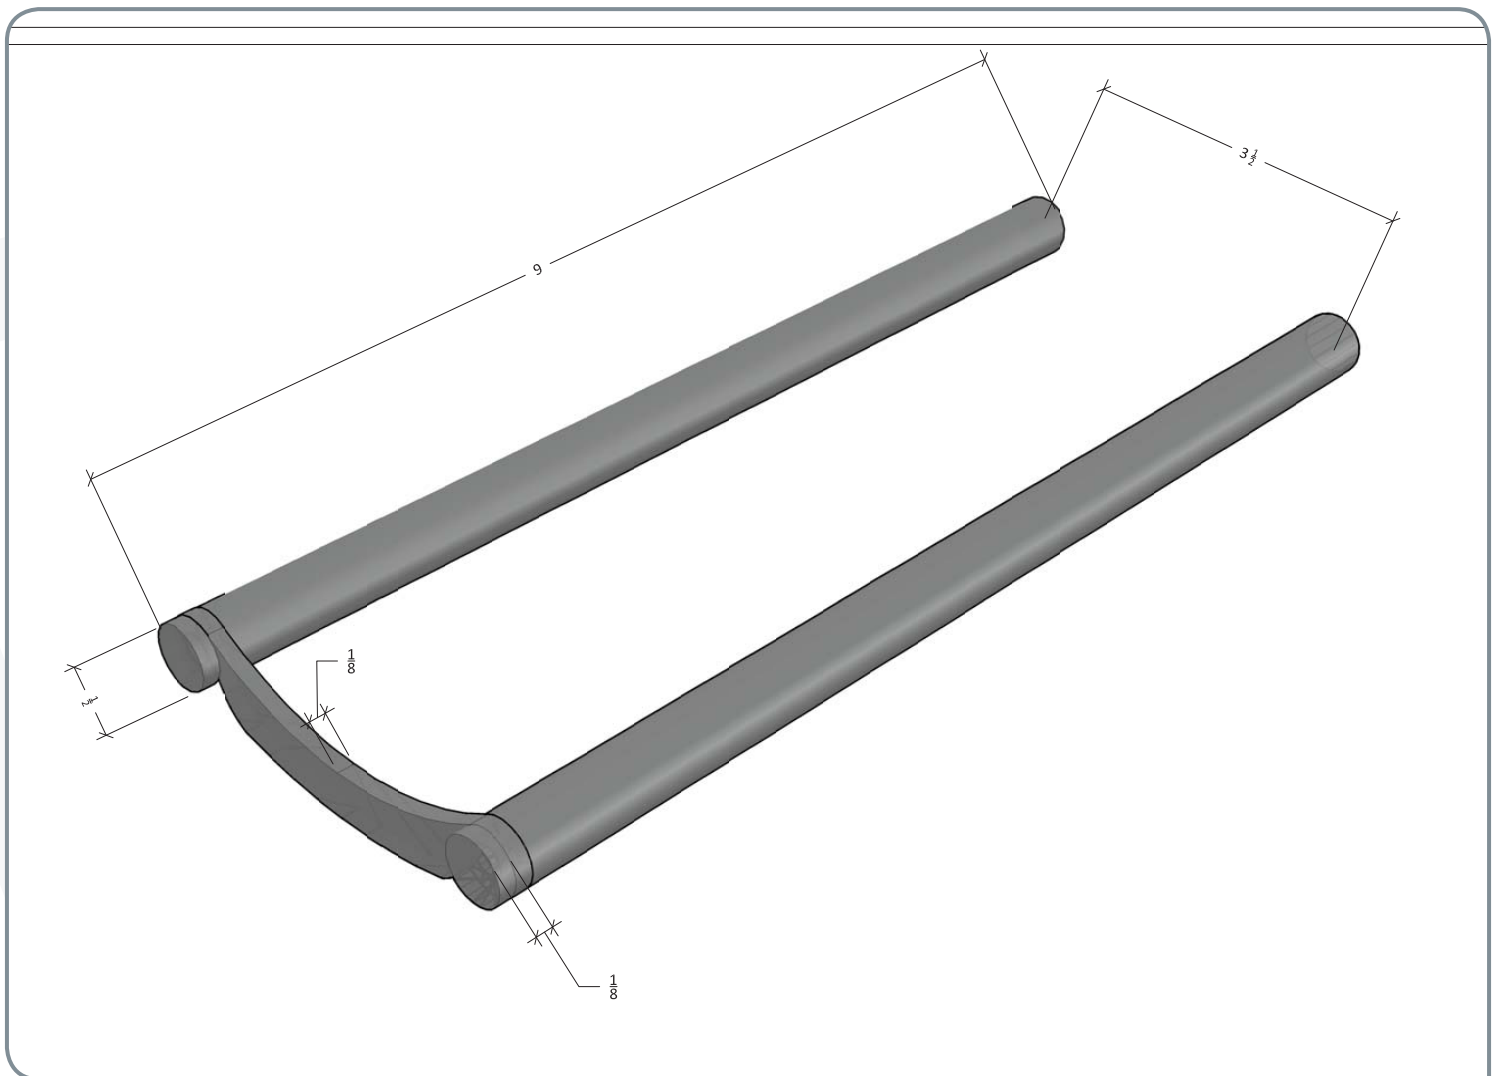

Vino Series Magnum Rails

(VR-MAG) Spec Sheet

VINTAGEVIEW®

MOVING WINE STORAGE FORWARD

4690 Joliet St., Denver, CO 80239 | phone: 866.650.1500 | fax: 866.650.1501 | VintageView.com

For product warranty information, please visit: VintageView.com/support/warranty. We're here to help, call us at 866-650-1500 with any questions