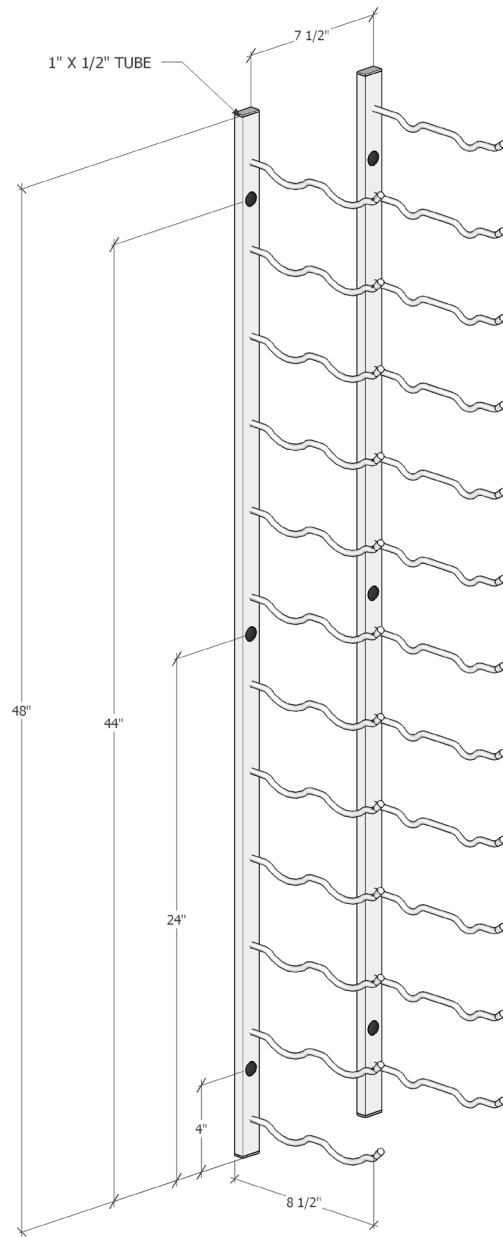

# Wall Series 4 metal wine rack (24 bottles)

(WS-42) Spec Sheet

The Wall Series 42 holds 24 standard wine bottles.

**VINTAGEVIEW®**  
MOVING WINE STORAGE FORWARD

4690 Joliet St., Denver, CO 80239 | phone: 866.650.1500 | fax: 866.650.1501 | [VintageView.com](http://VintageView.com)