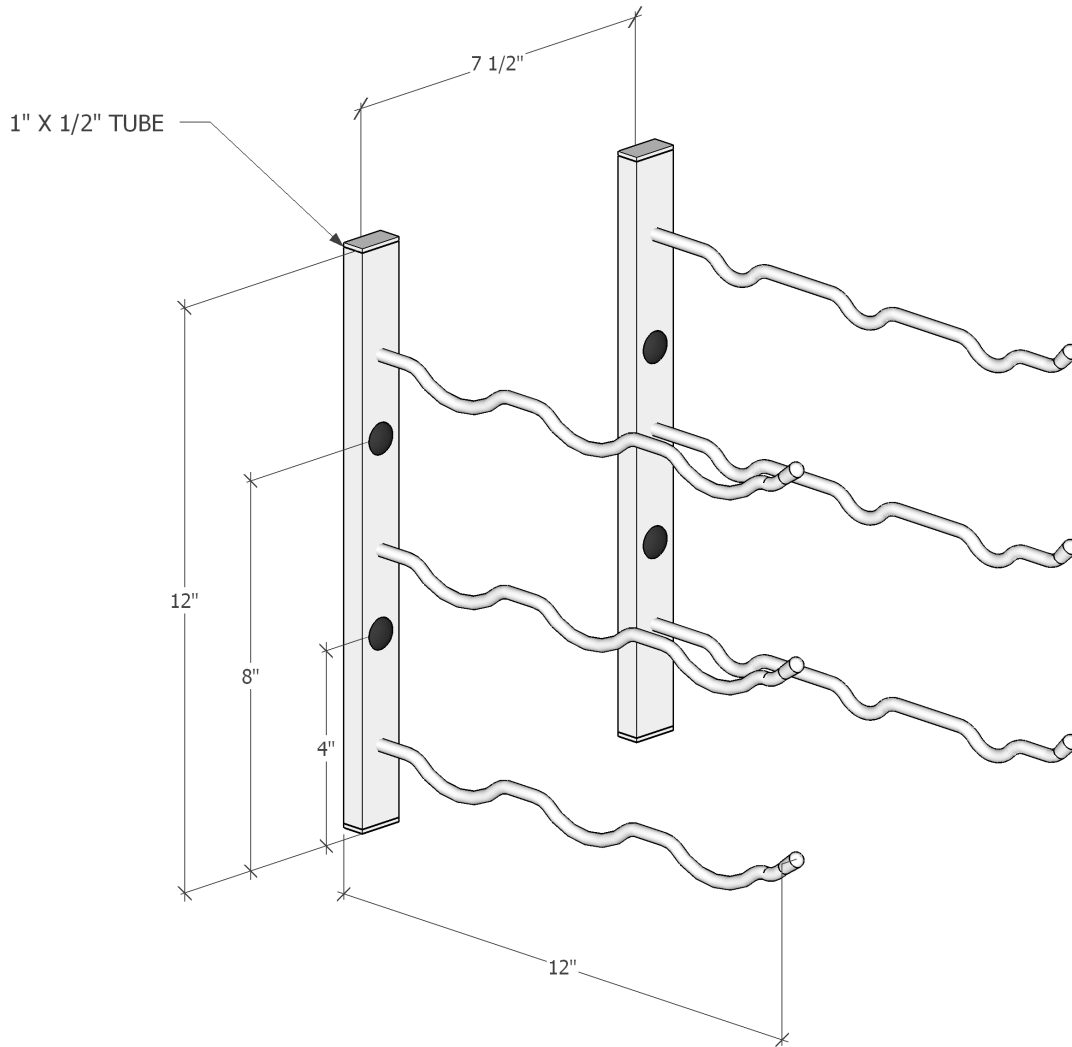

# Wall Series 13

(WS-13) Spec Sheet

The Wall Series 13 holds 9 standard wine bottles in triple-bottle depth configuration.

**VINTAGEVIEW**<sup>®</sup>  
MOVING WINE STORAGE FORWARD

10645 E 47th Ave, Denver, CO 80239 | phone: 866.650.1500 | fax: 866.650.1501 | [VintageView.com](http://VintageView.com)