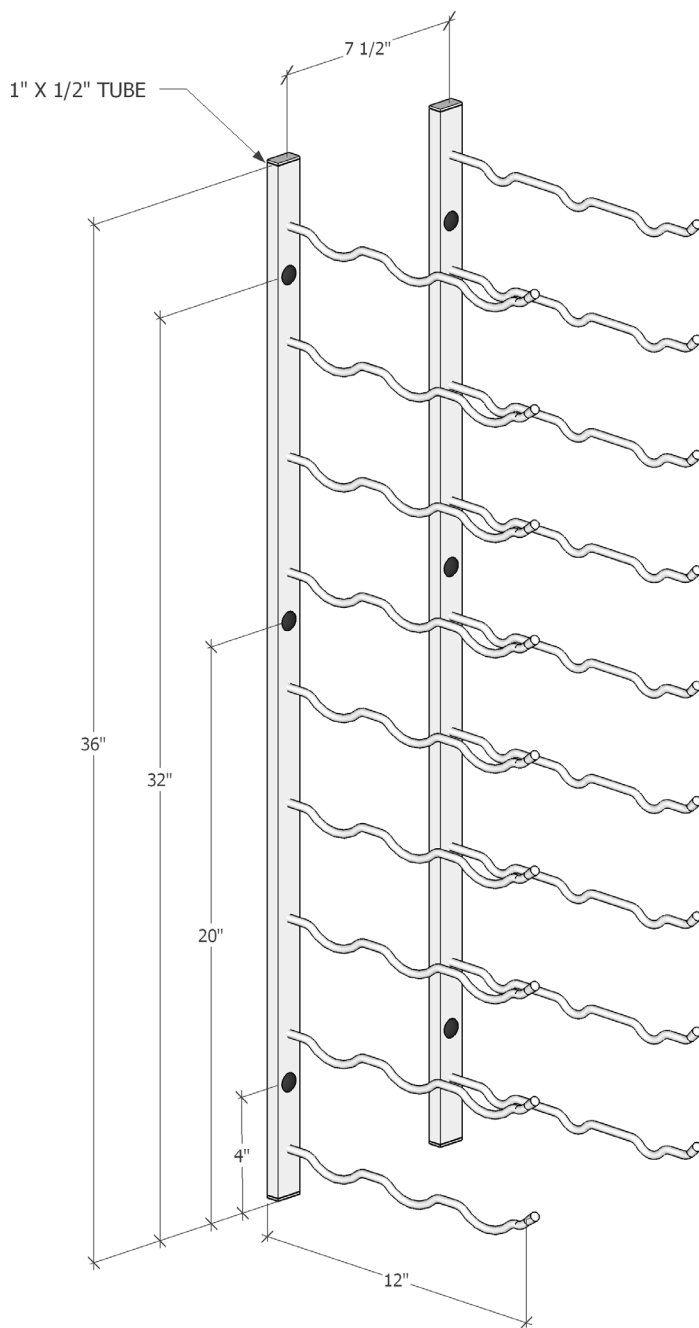

Wall Series 3 (27-Bottle) metal wine rack

Spec Sheet for (WS33)

VINTAGEVIEW[®]
MOVING WINE STORAGE FORWARD

4690 Joliet St., Denver, CO 80239 | phone: 866.650.1500 | fax: 866.650.1501 | VintageView.com

For product warranty information, please visit vintageview.com/warranty