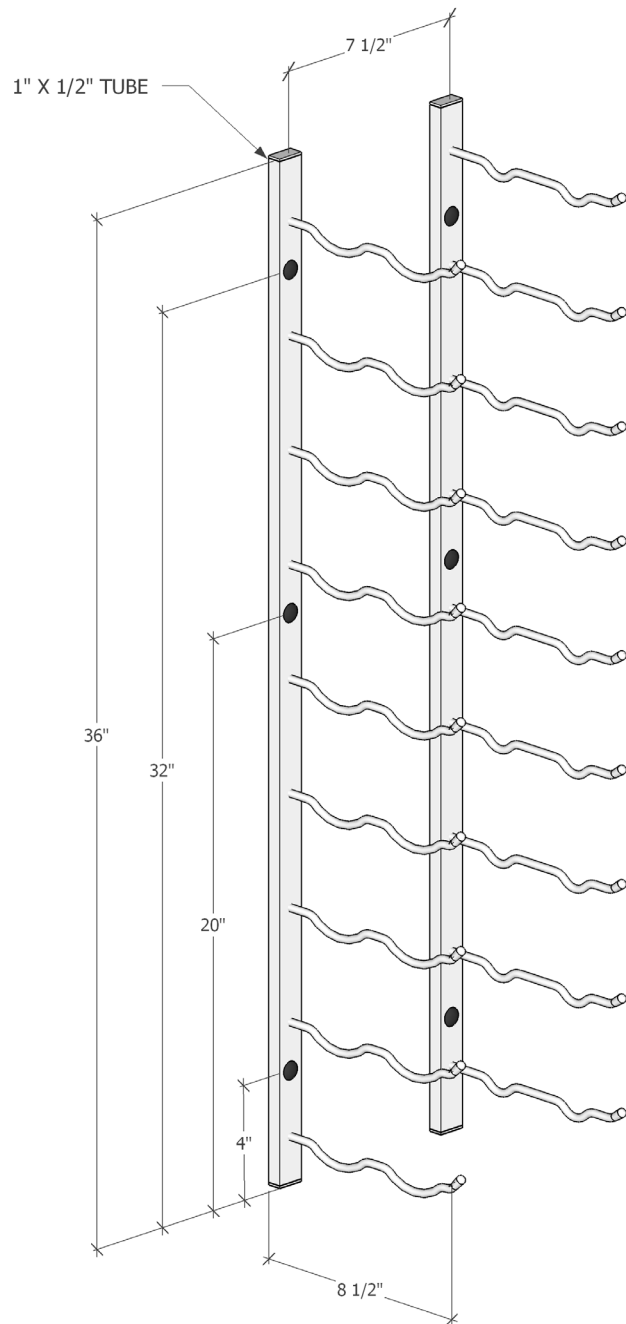

# Wall Series 3 (18 bottle) metal wine rack

Spec Sheet for (WS32)

**VINTAGEVIEW**<sup>®</sup>  
MOVING WINE STORAGE FORWARD

4690 Joliet St., Denver, CO 80239 | phone: 866.650.1500 | fax: 866.650.1501 | [VintageView.com](http://VintageView.com)