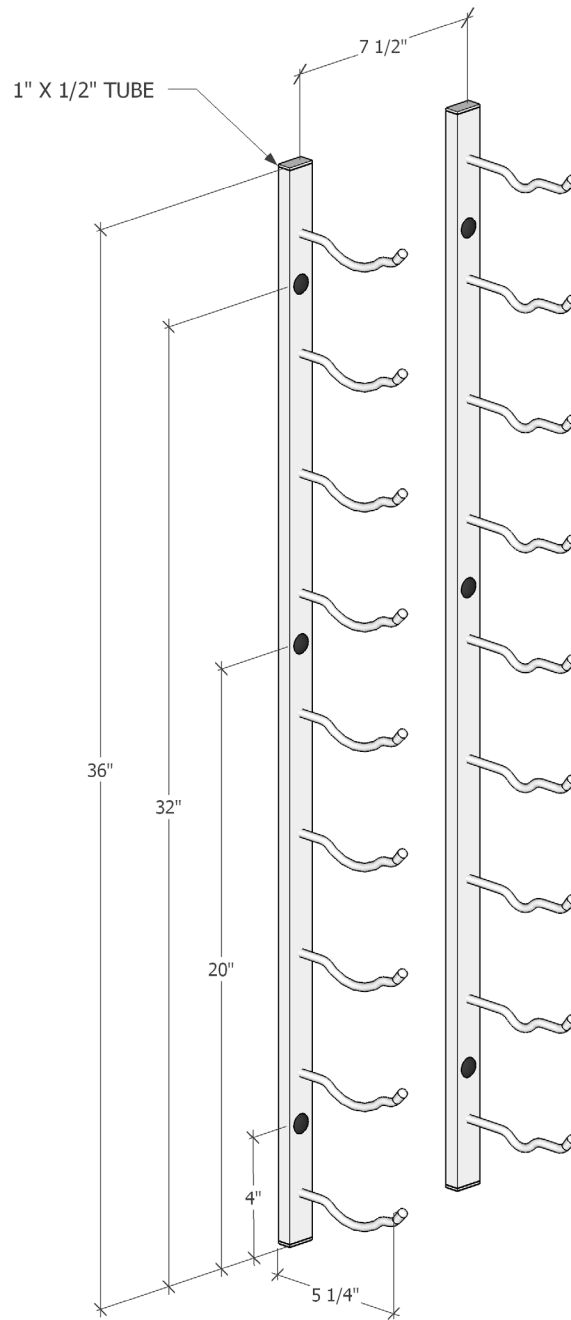

# Wall Series 3 (9 bottles) metal wine rack

Spec Sheet for (WS31)

VINTAGEVIEW®  
MOVING WINE STORAGE FORWARD

4690 Joliet St., Denver, CO 80239 | phone: 866.650.1500 | fax: 866.650.1501 | [VintageView.com](http://VintageView.com)