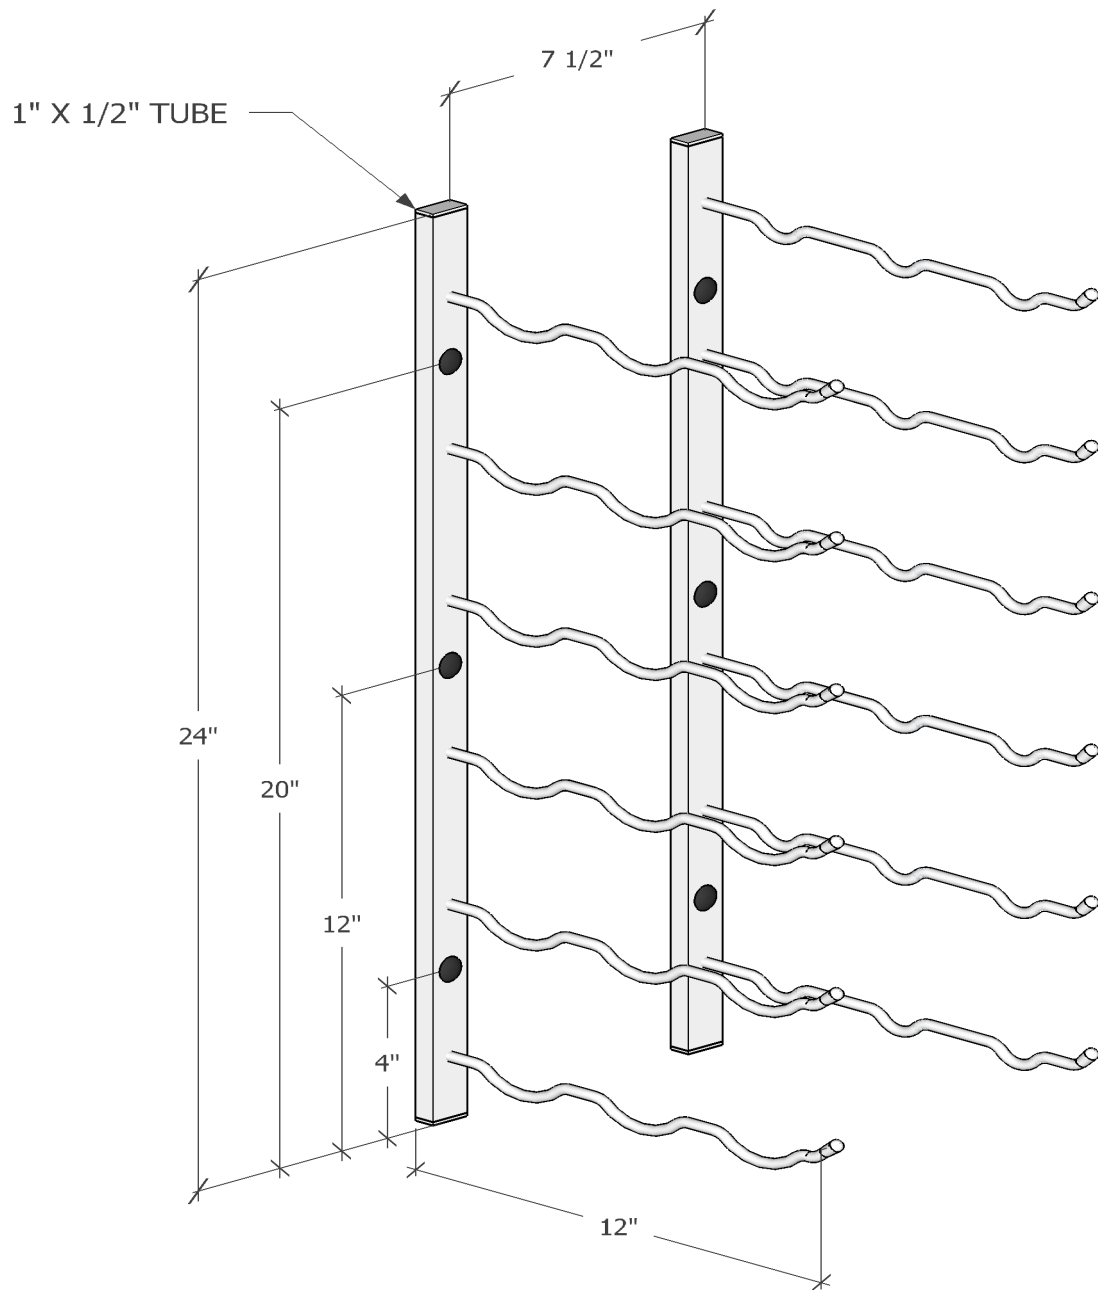

# Wall Series 2 metal wine rack

Spec Sheet for (WS23)

VINTAGEVIEW®  
MOVING WINE STORAGE FORWARD

4690 Joliet St., Denver, CO 80239 | phone: 866.650.1500 | fax: 866.650.1501 | [VintageView.com](http://VintageView.com)