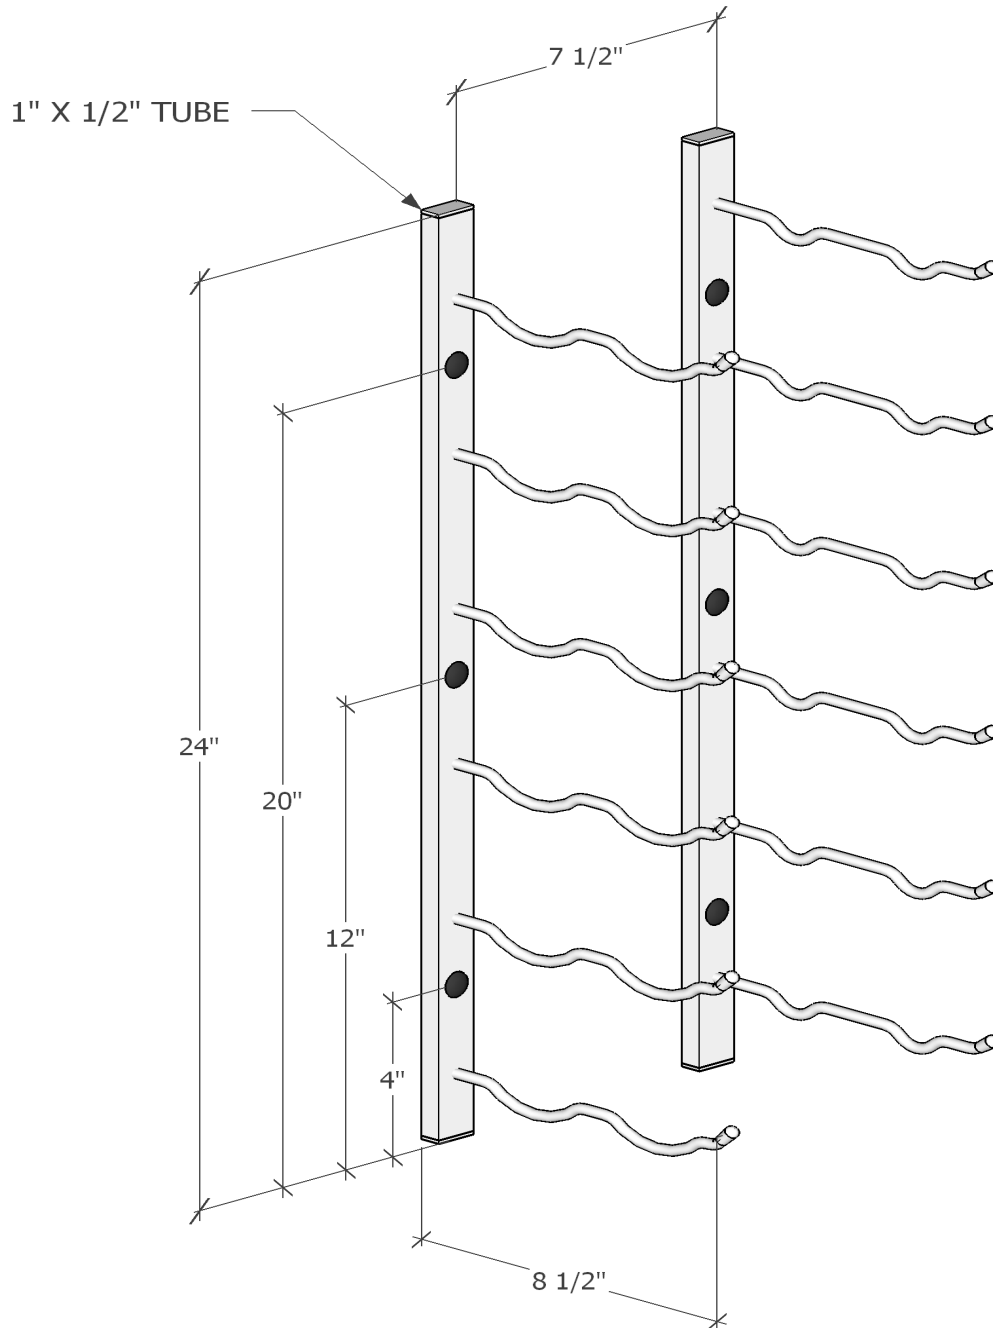

Wall Series 2 metal wine rack

Spec Sheet for (WS22)

VINTAGEVIEW[®]
MOVING WINE STORAGE FORWARD

4690 Joliet St., Denver, CO 80239 | phone: 866.650.1500 | fax: 866.650.1501 | VintageView.com

For product warranty information, please visit vintageview.com/warranty