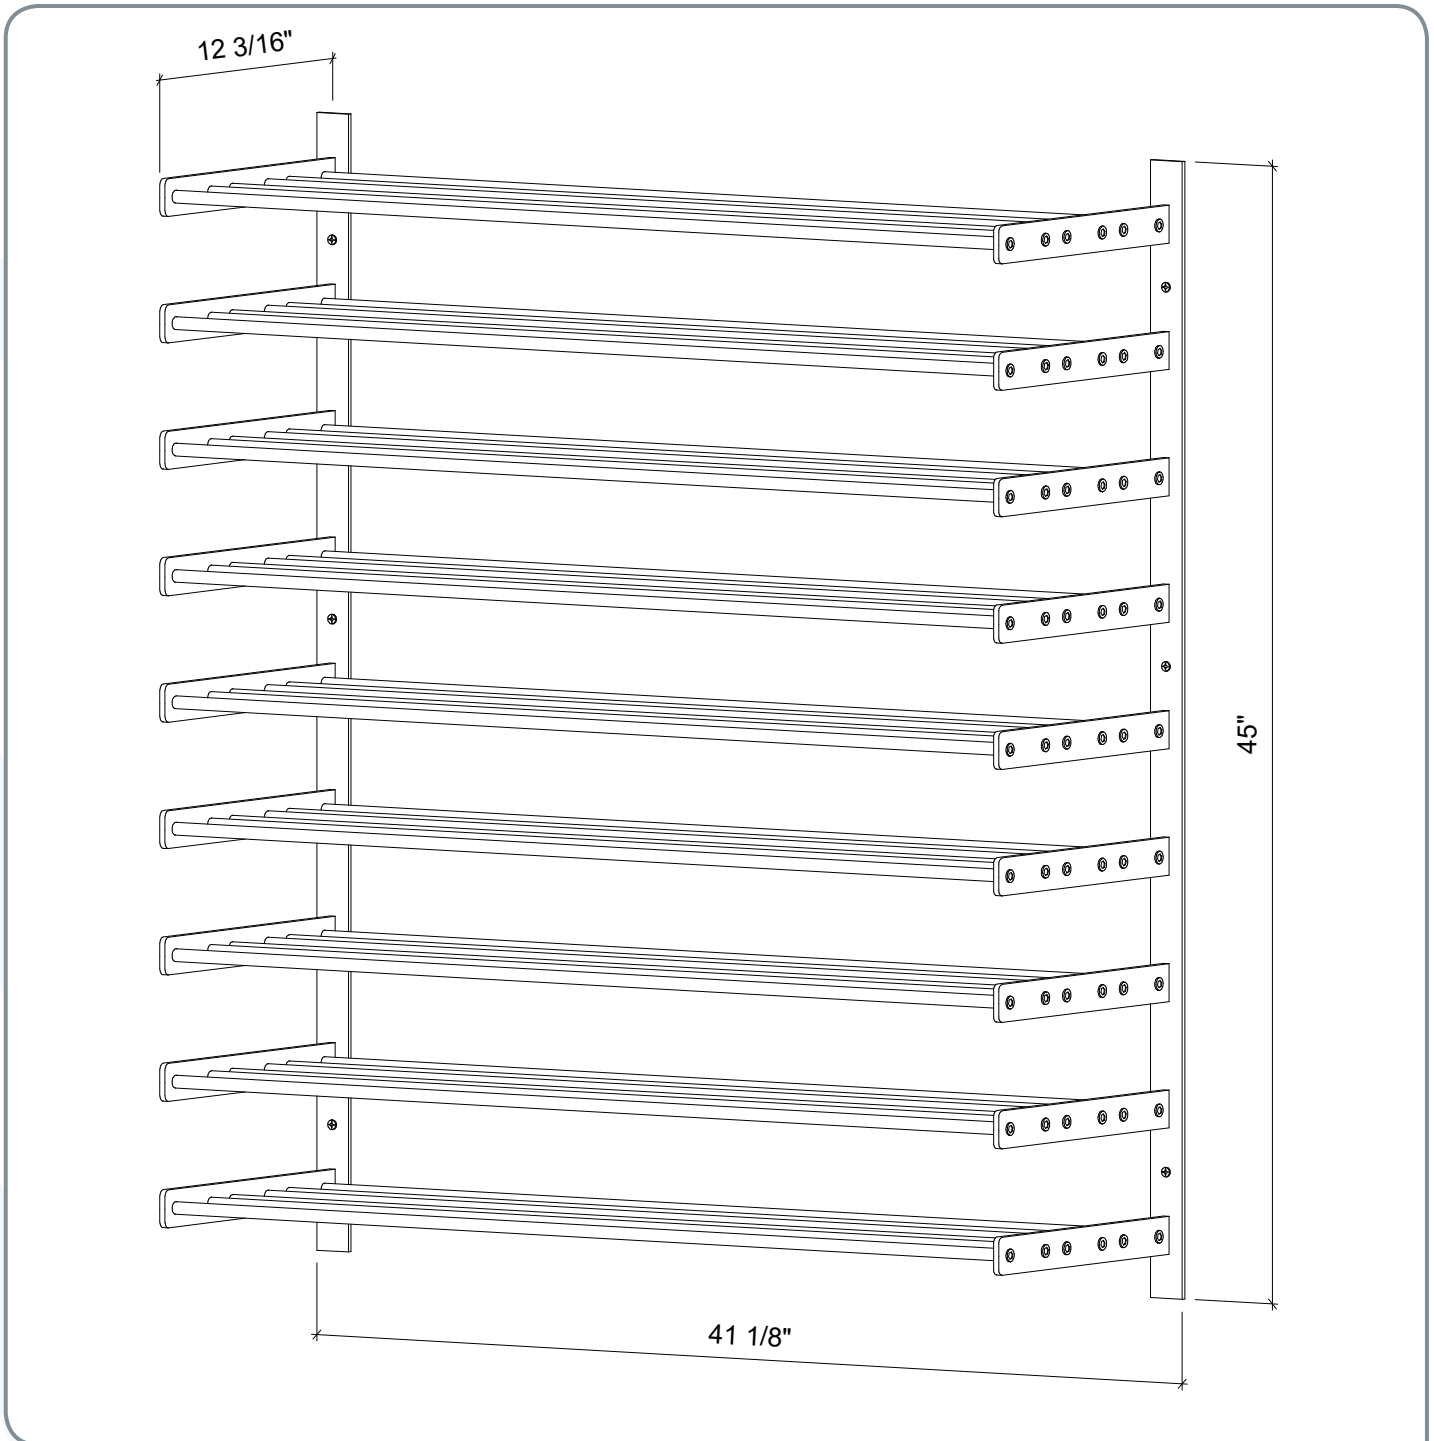

Evolution Wine Wall 45"

Spec Sheet for (WW-453)

VINTAGEVIEW®
MOVING WINE STORAGE FORWARD

10645 E 47th Ave, Denver, CO 80239 | phone: 866.650.1500 | fax: 866.650.1501 | VintageView.com

For product warranty information, please visit vintageview.com/warranty