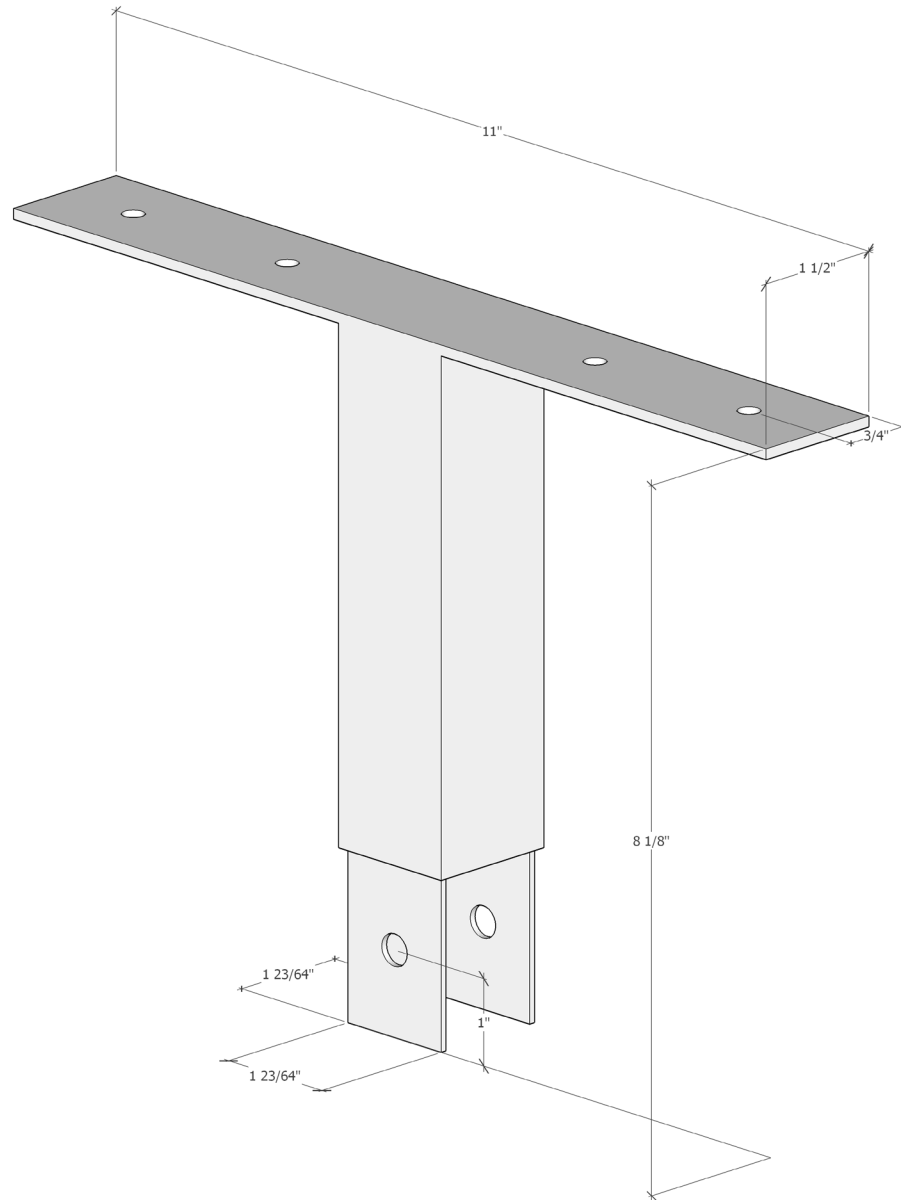

Island Display Rack Shelf Bracket

Spec Sheet for (IDR-SBH)

VINTAGEVIEW®
MOVING WINE STORAGE FORWARD

10645 E 47th Ave, Denver, CO 80239 | phone: 866.650.1500 | fax: 866.650.1501 | VintageView.com

For product warranty information, please visit vintageview.com/warranty