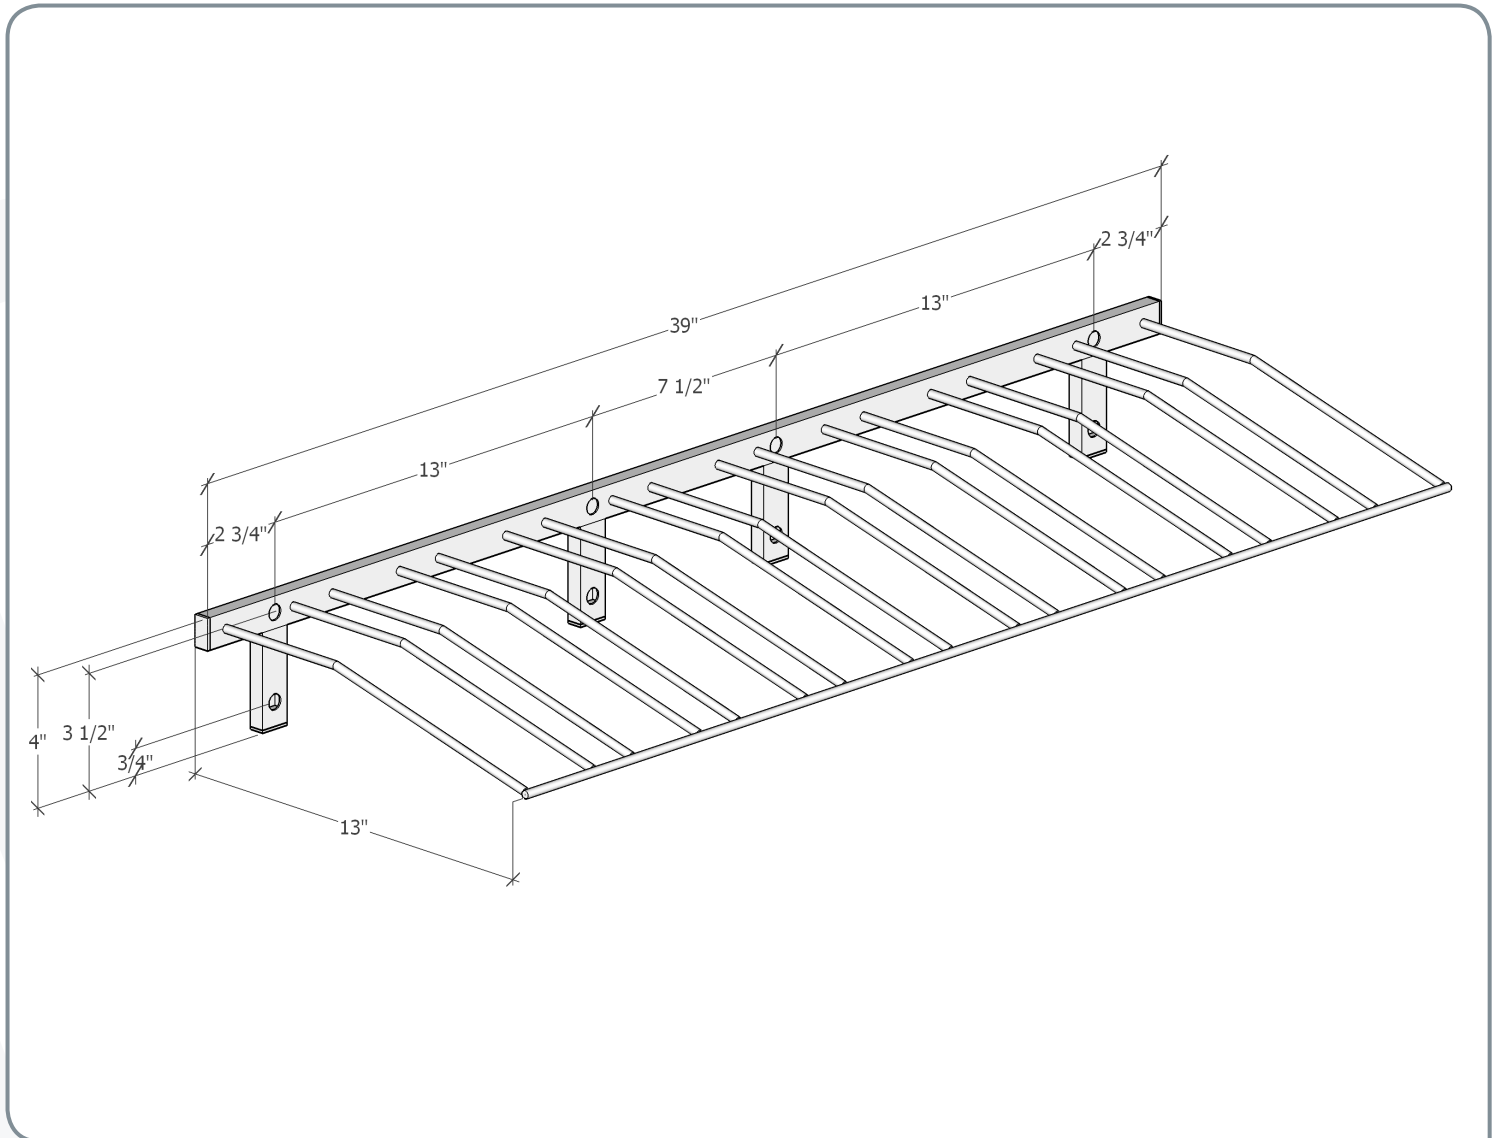

Wall Series Presentation Row 9

(WS-PR) Spec Sheet

The Presentation Row 9 holds 9 standard 750 ml wine bottles.

VINTAGEVIEW®
MOVING WINE STORAGE FORWARD

10645 E 47th Ave, Denver, CO 80239 | phone: 866.650.1500 | fax: 866.650.1501 | VintageView.com